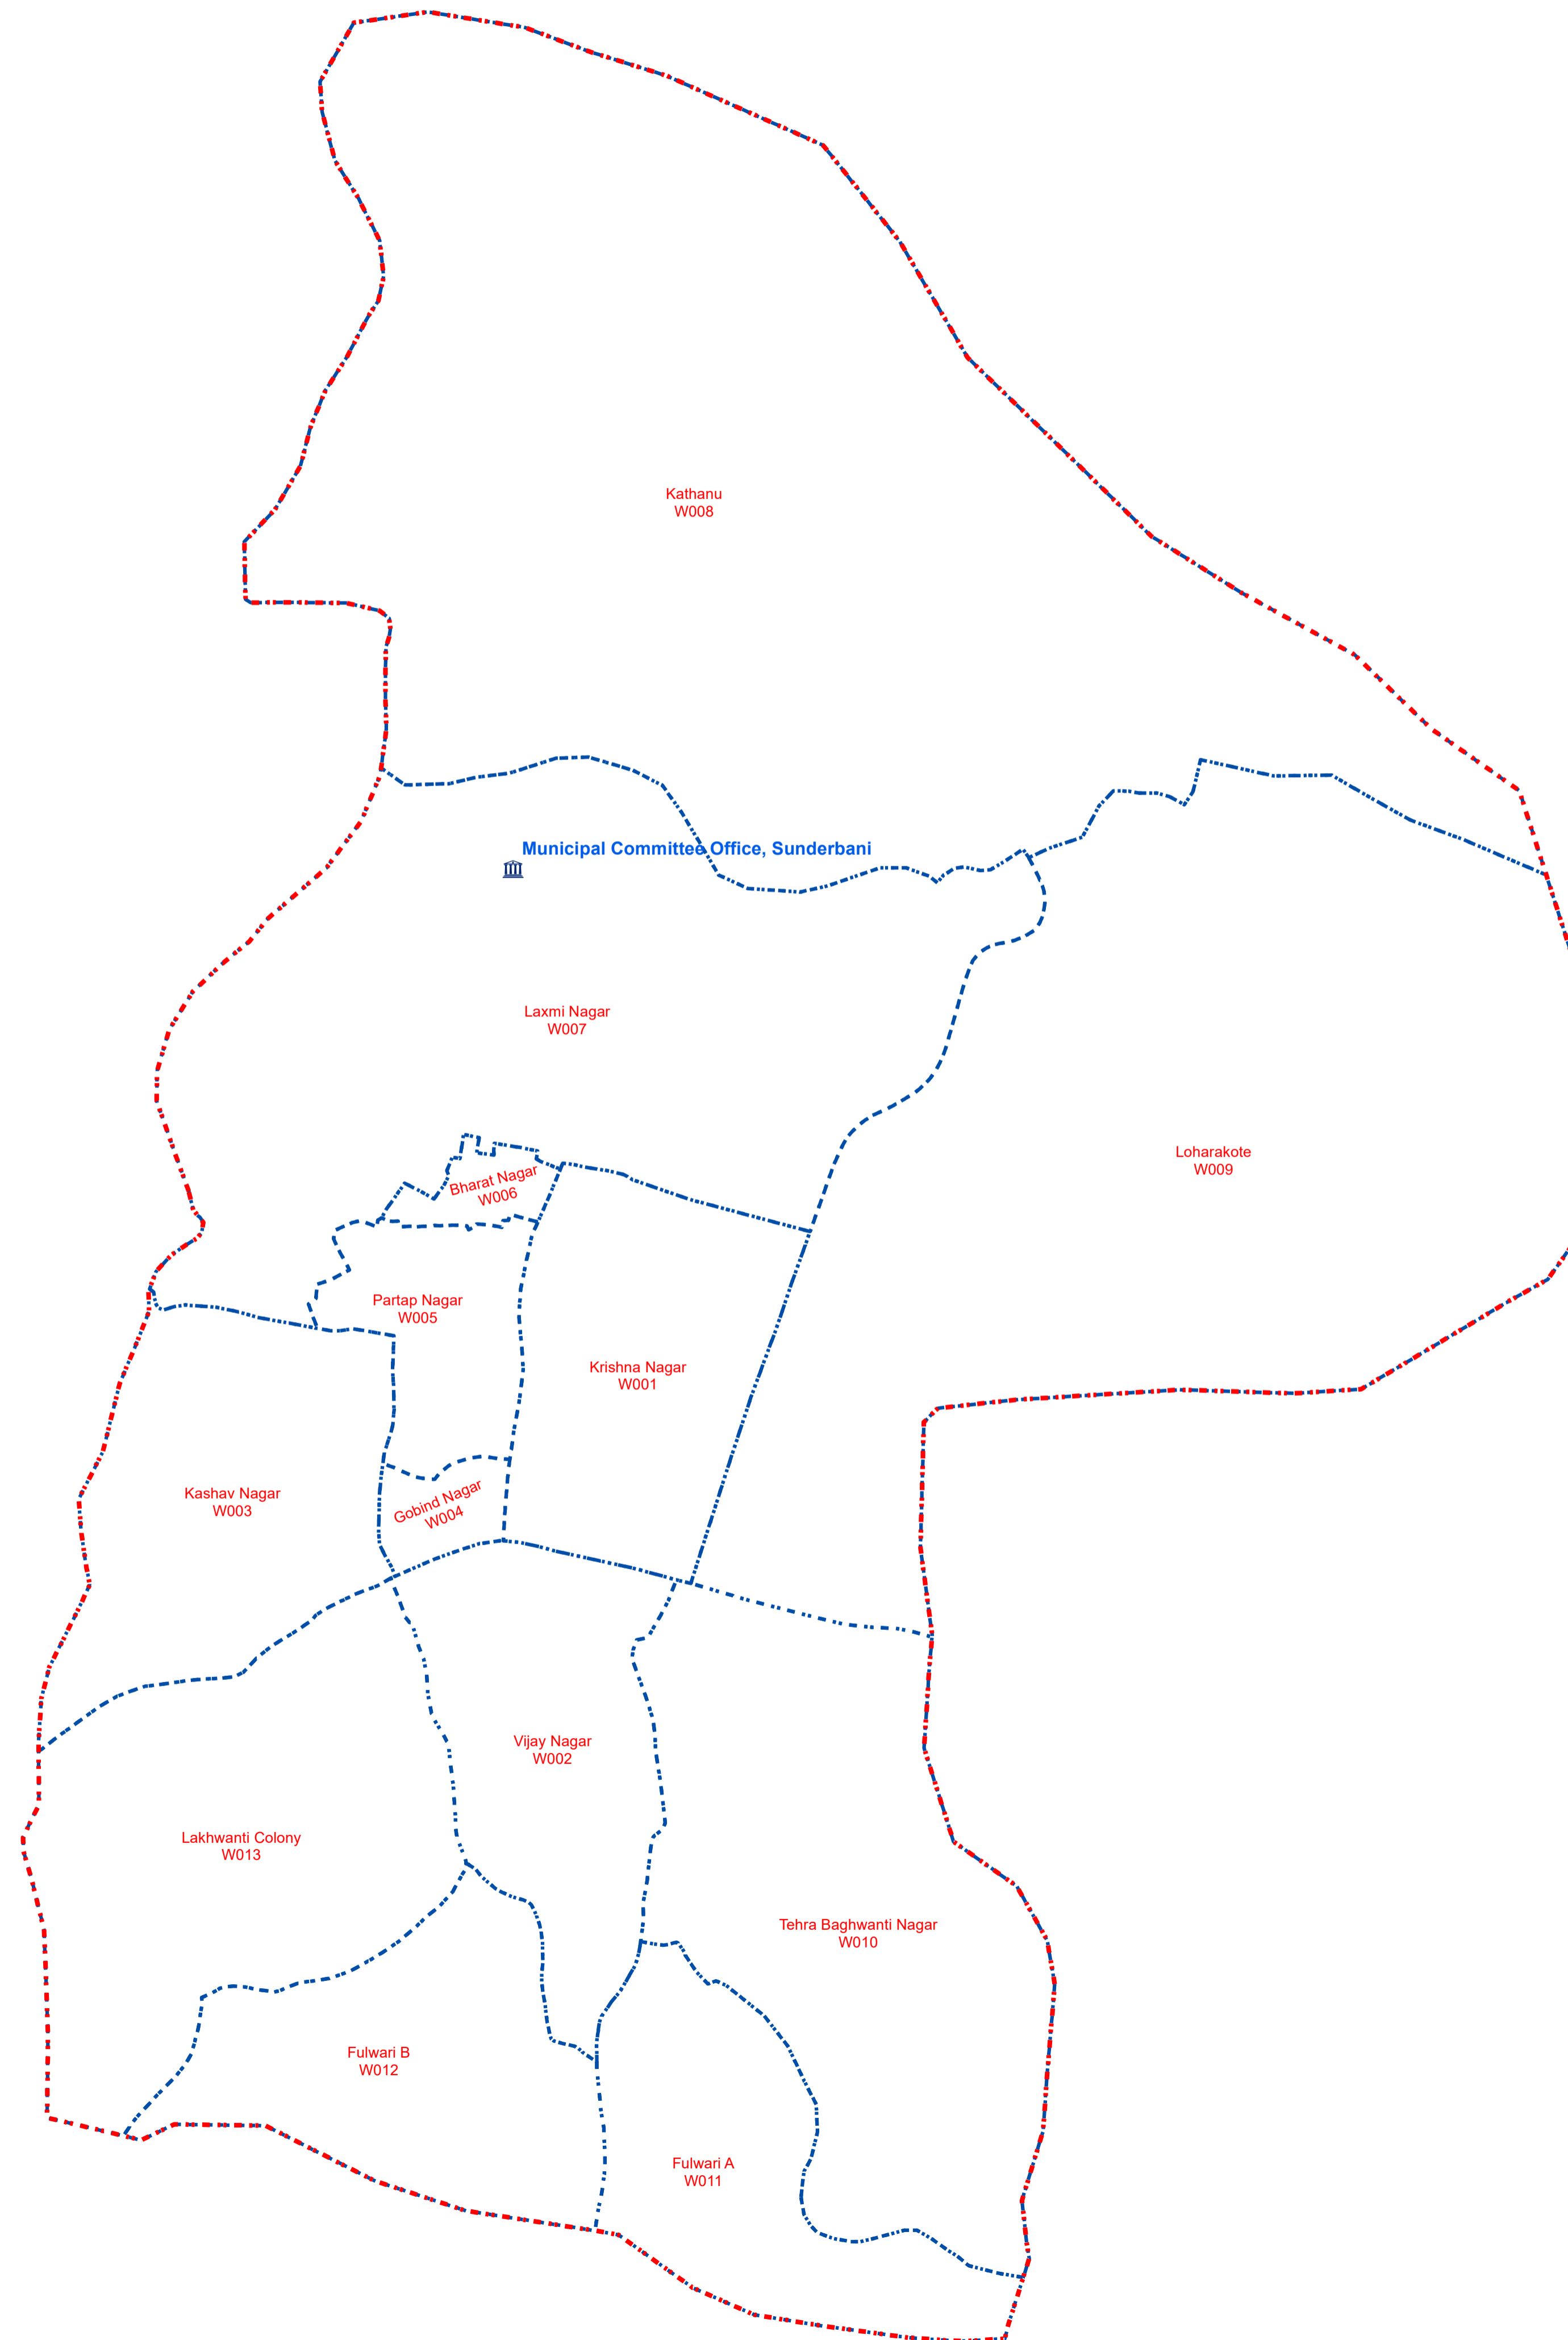

Municipal Boundary & Ward Boundary of SUNDERBANI Town

Legend

-  Municipal Boundary
-  Ward Boundary
-  Municipal Office

1:4,200