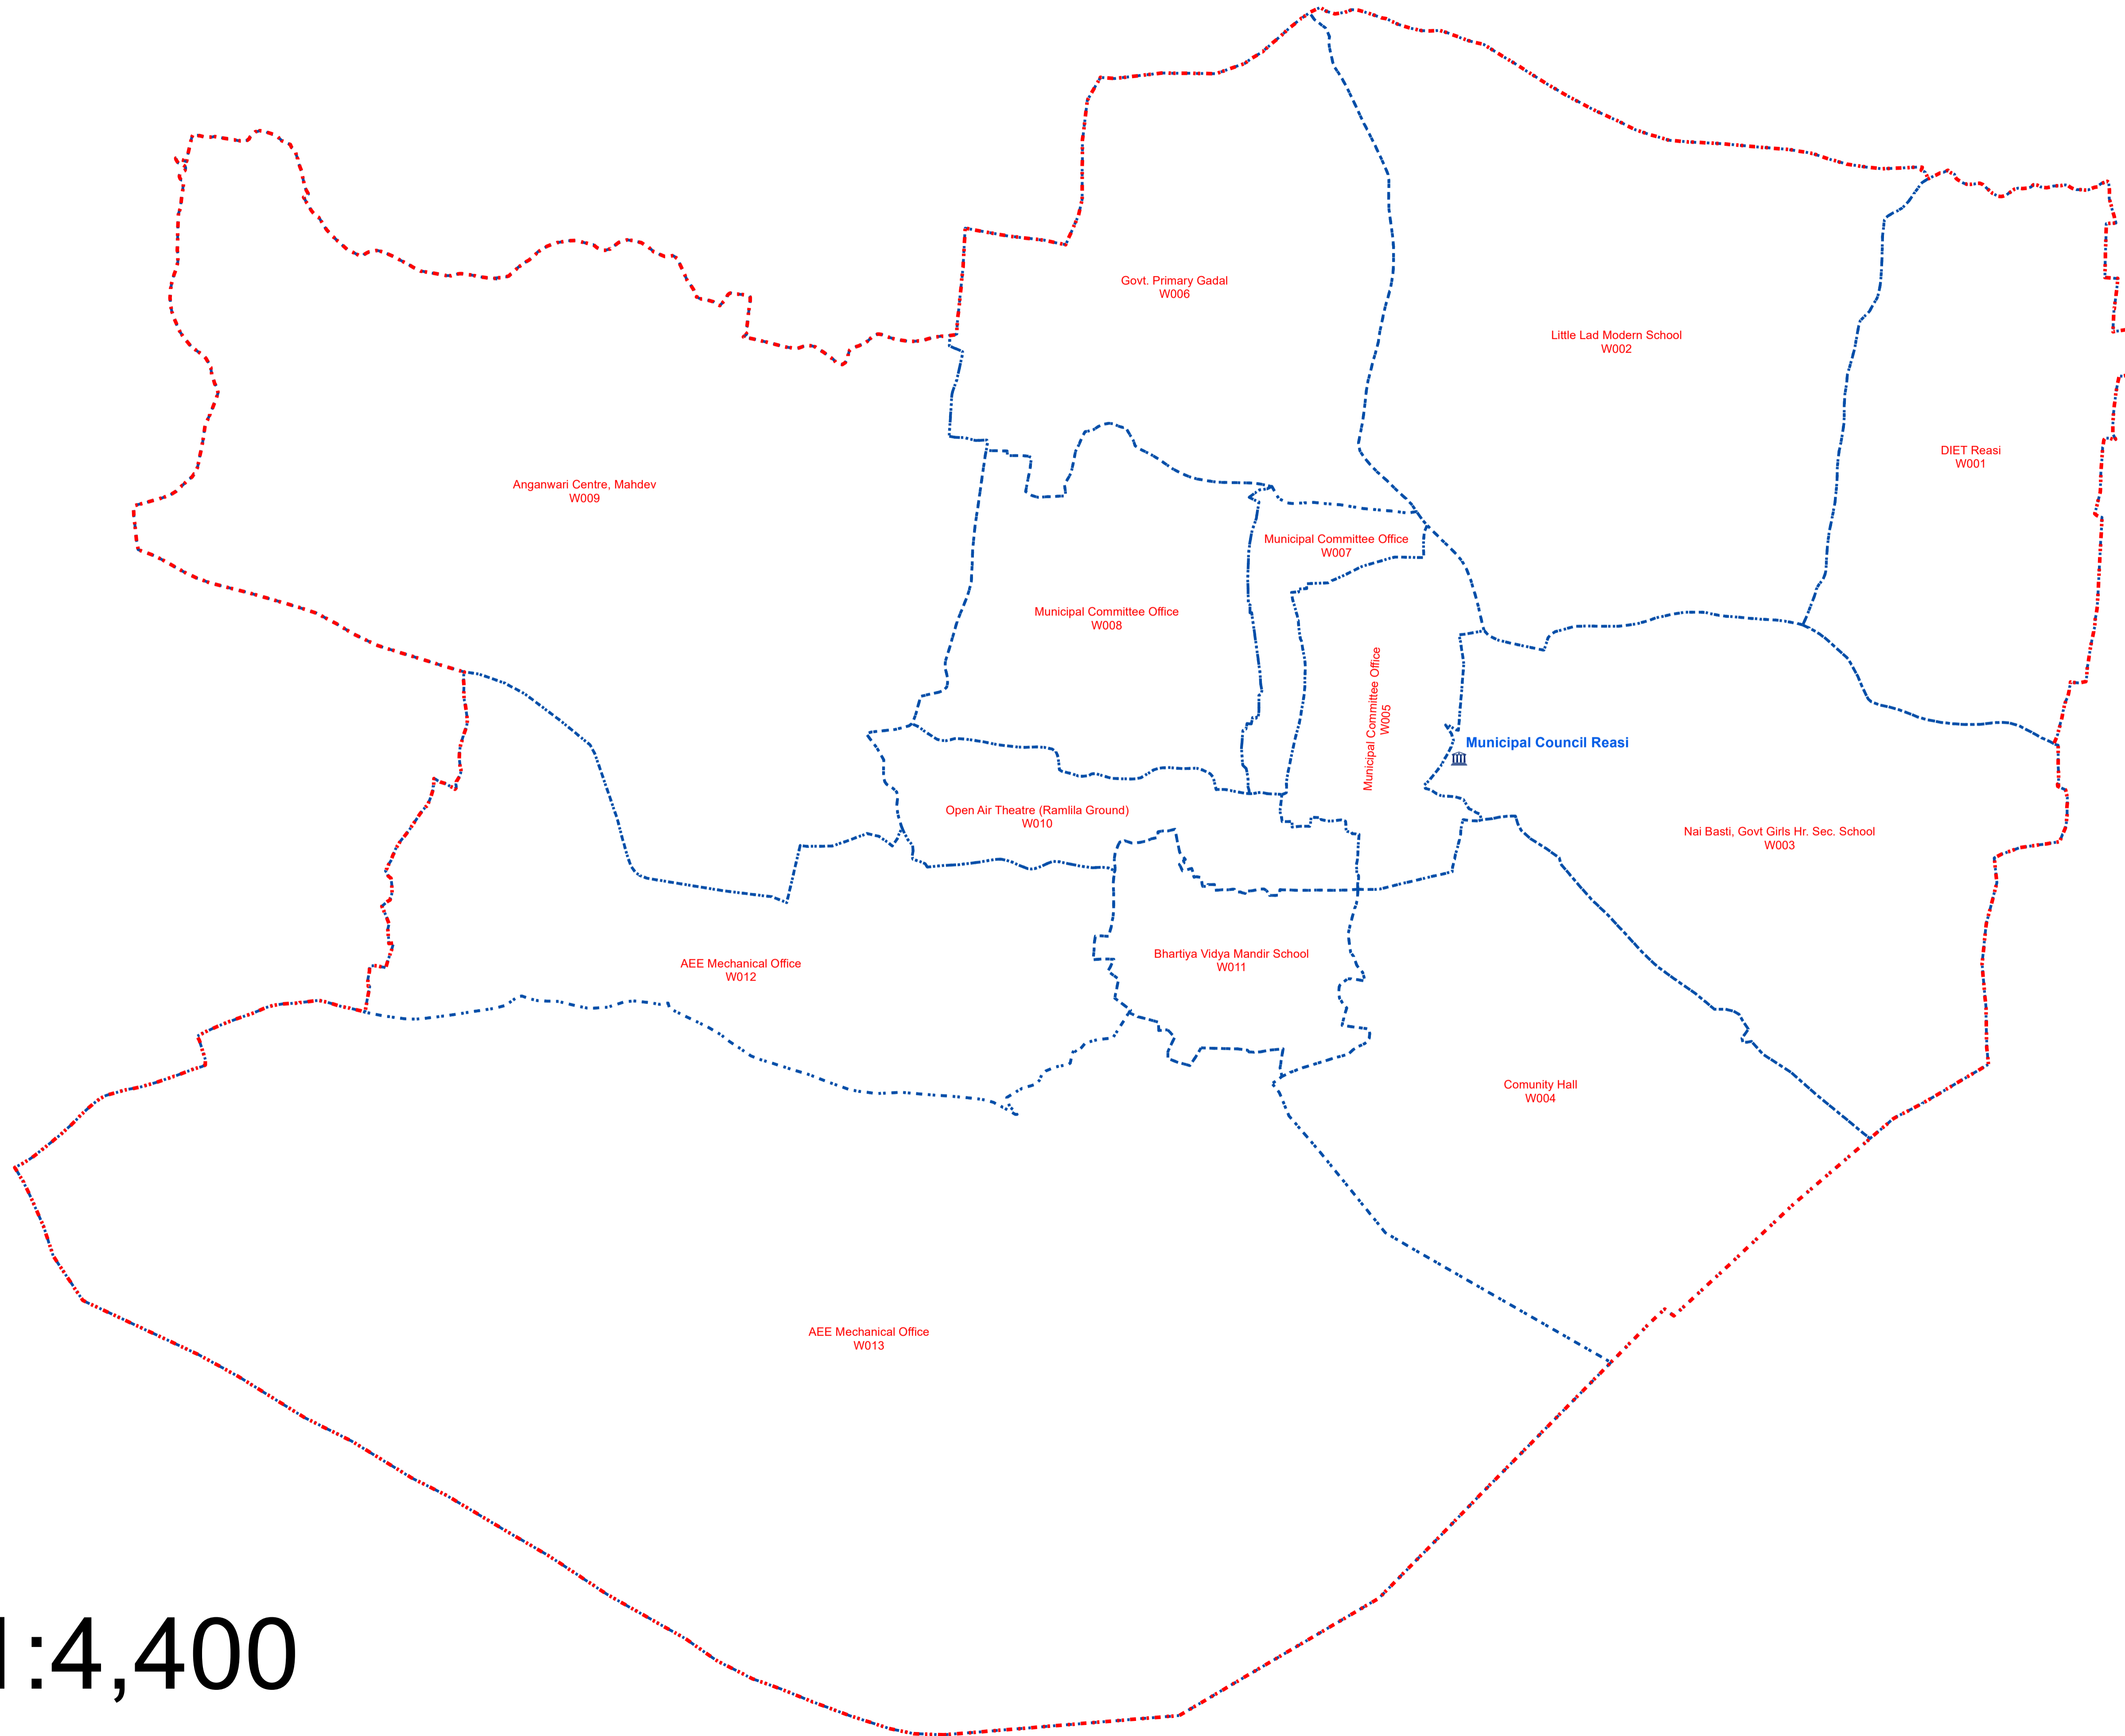

Municipal Boundary & Ward Boundary of REASI Town

Legend

-  Municipal Boundary
-  Ward Boundary
-  Municipal Office

1:4,400