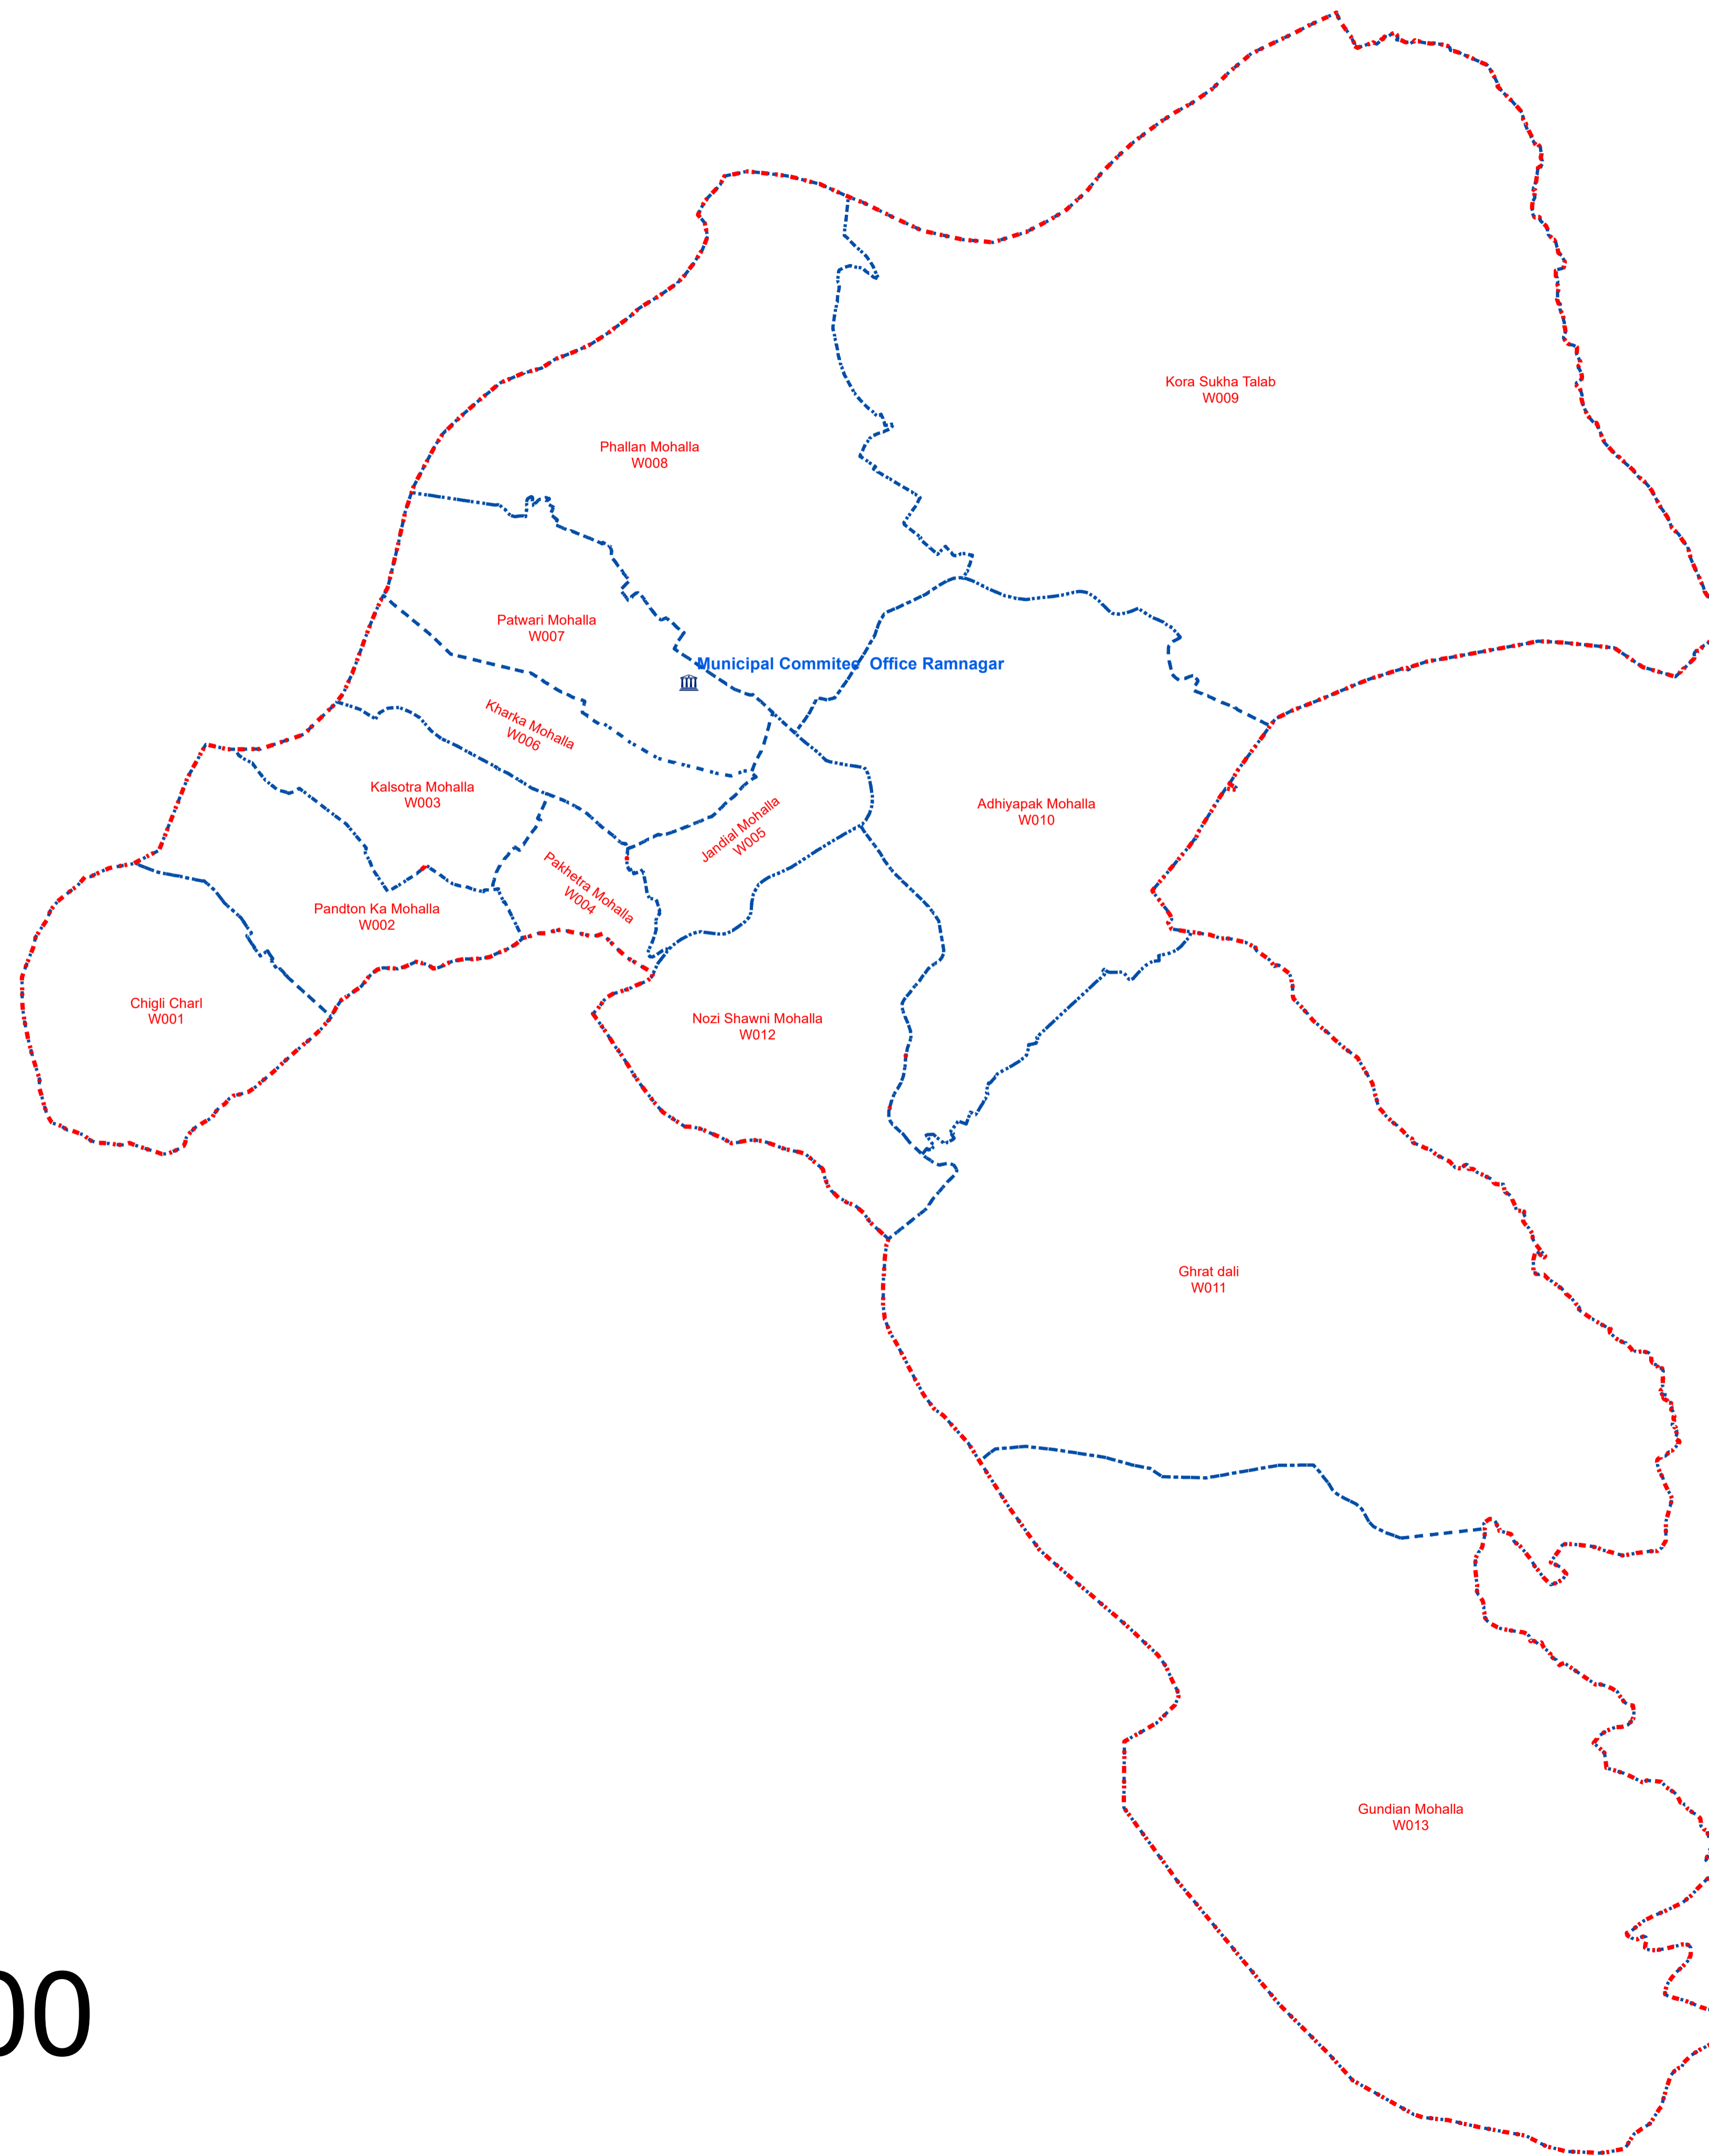

Municipal Boundary & Ward Boundary of RAMNAGAR Town

Legend

-  Municipal Boundary
-  Ward Boundary
-  Municipal Office

1:6,300