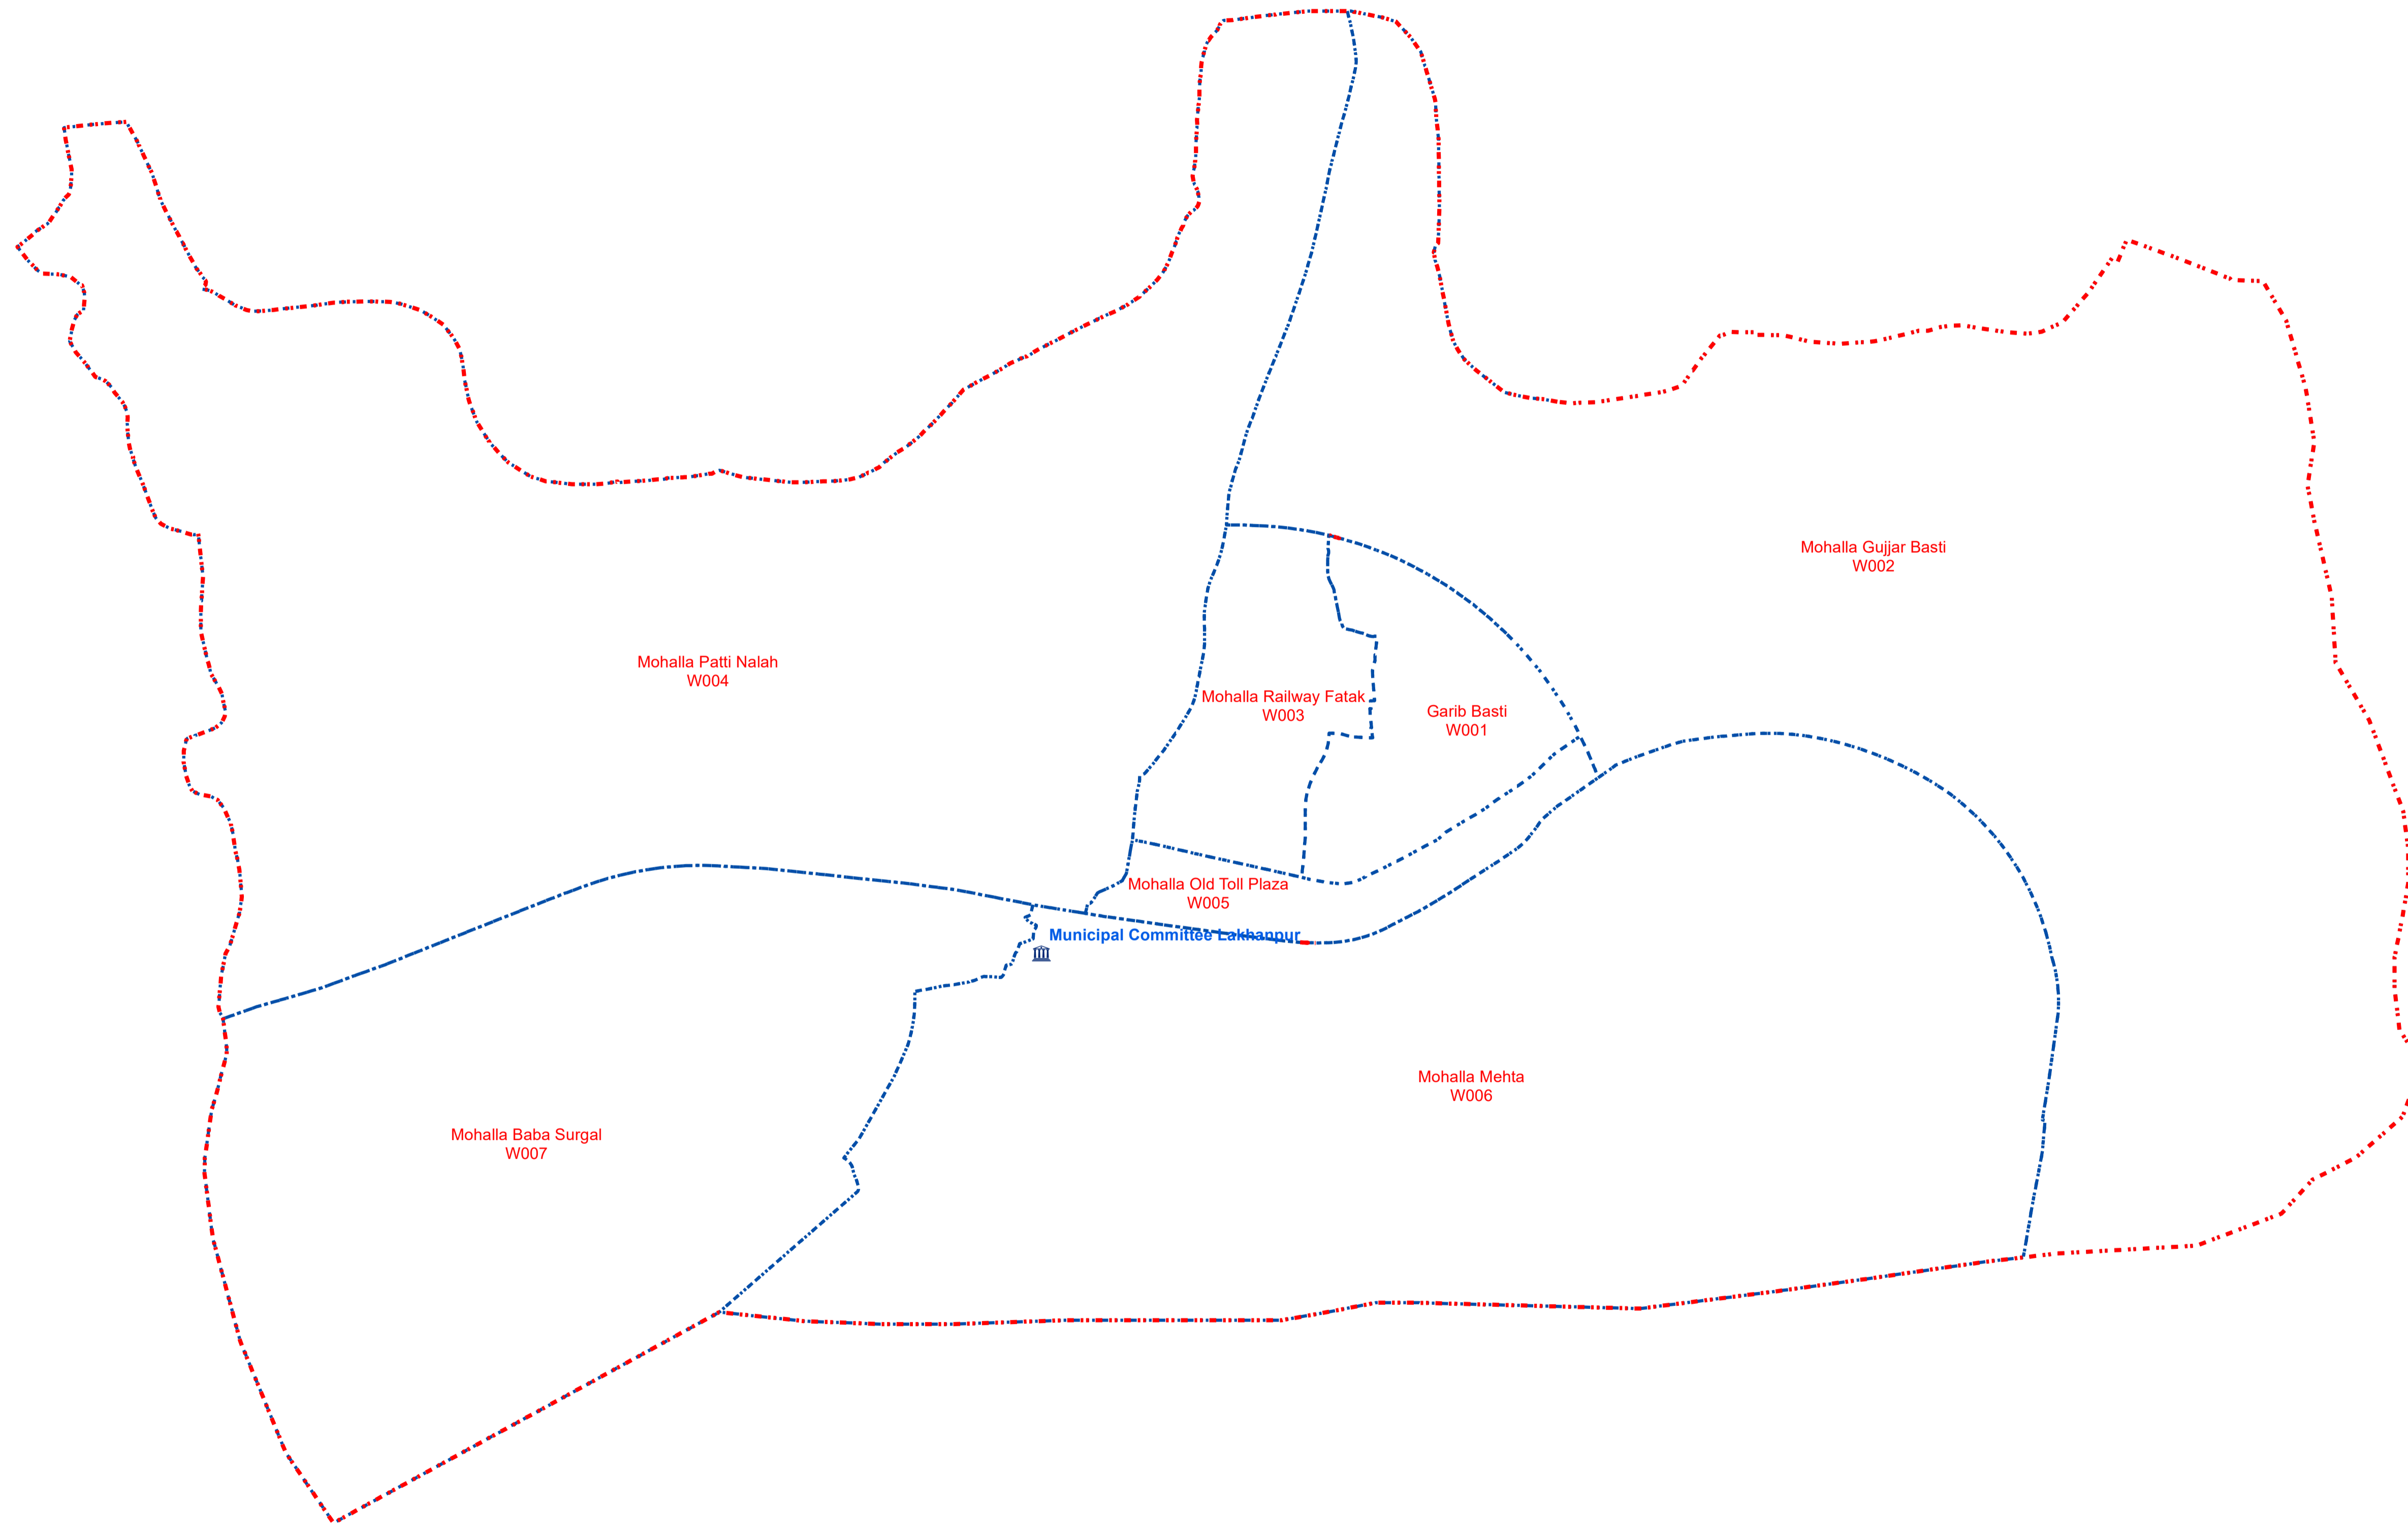

Municipal Boundary & Ward Boundary of LAKHANPUR Town

Legend

-  Municipal Boundary
-  Ward Boundary
-  Municipal Office

1:4,200