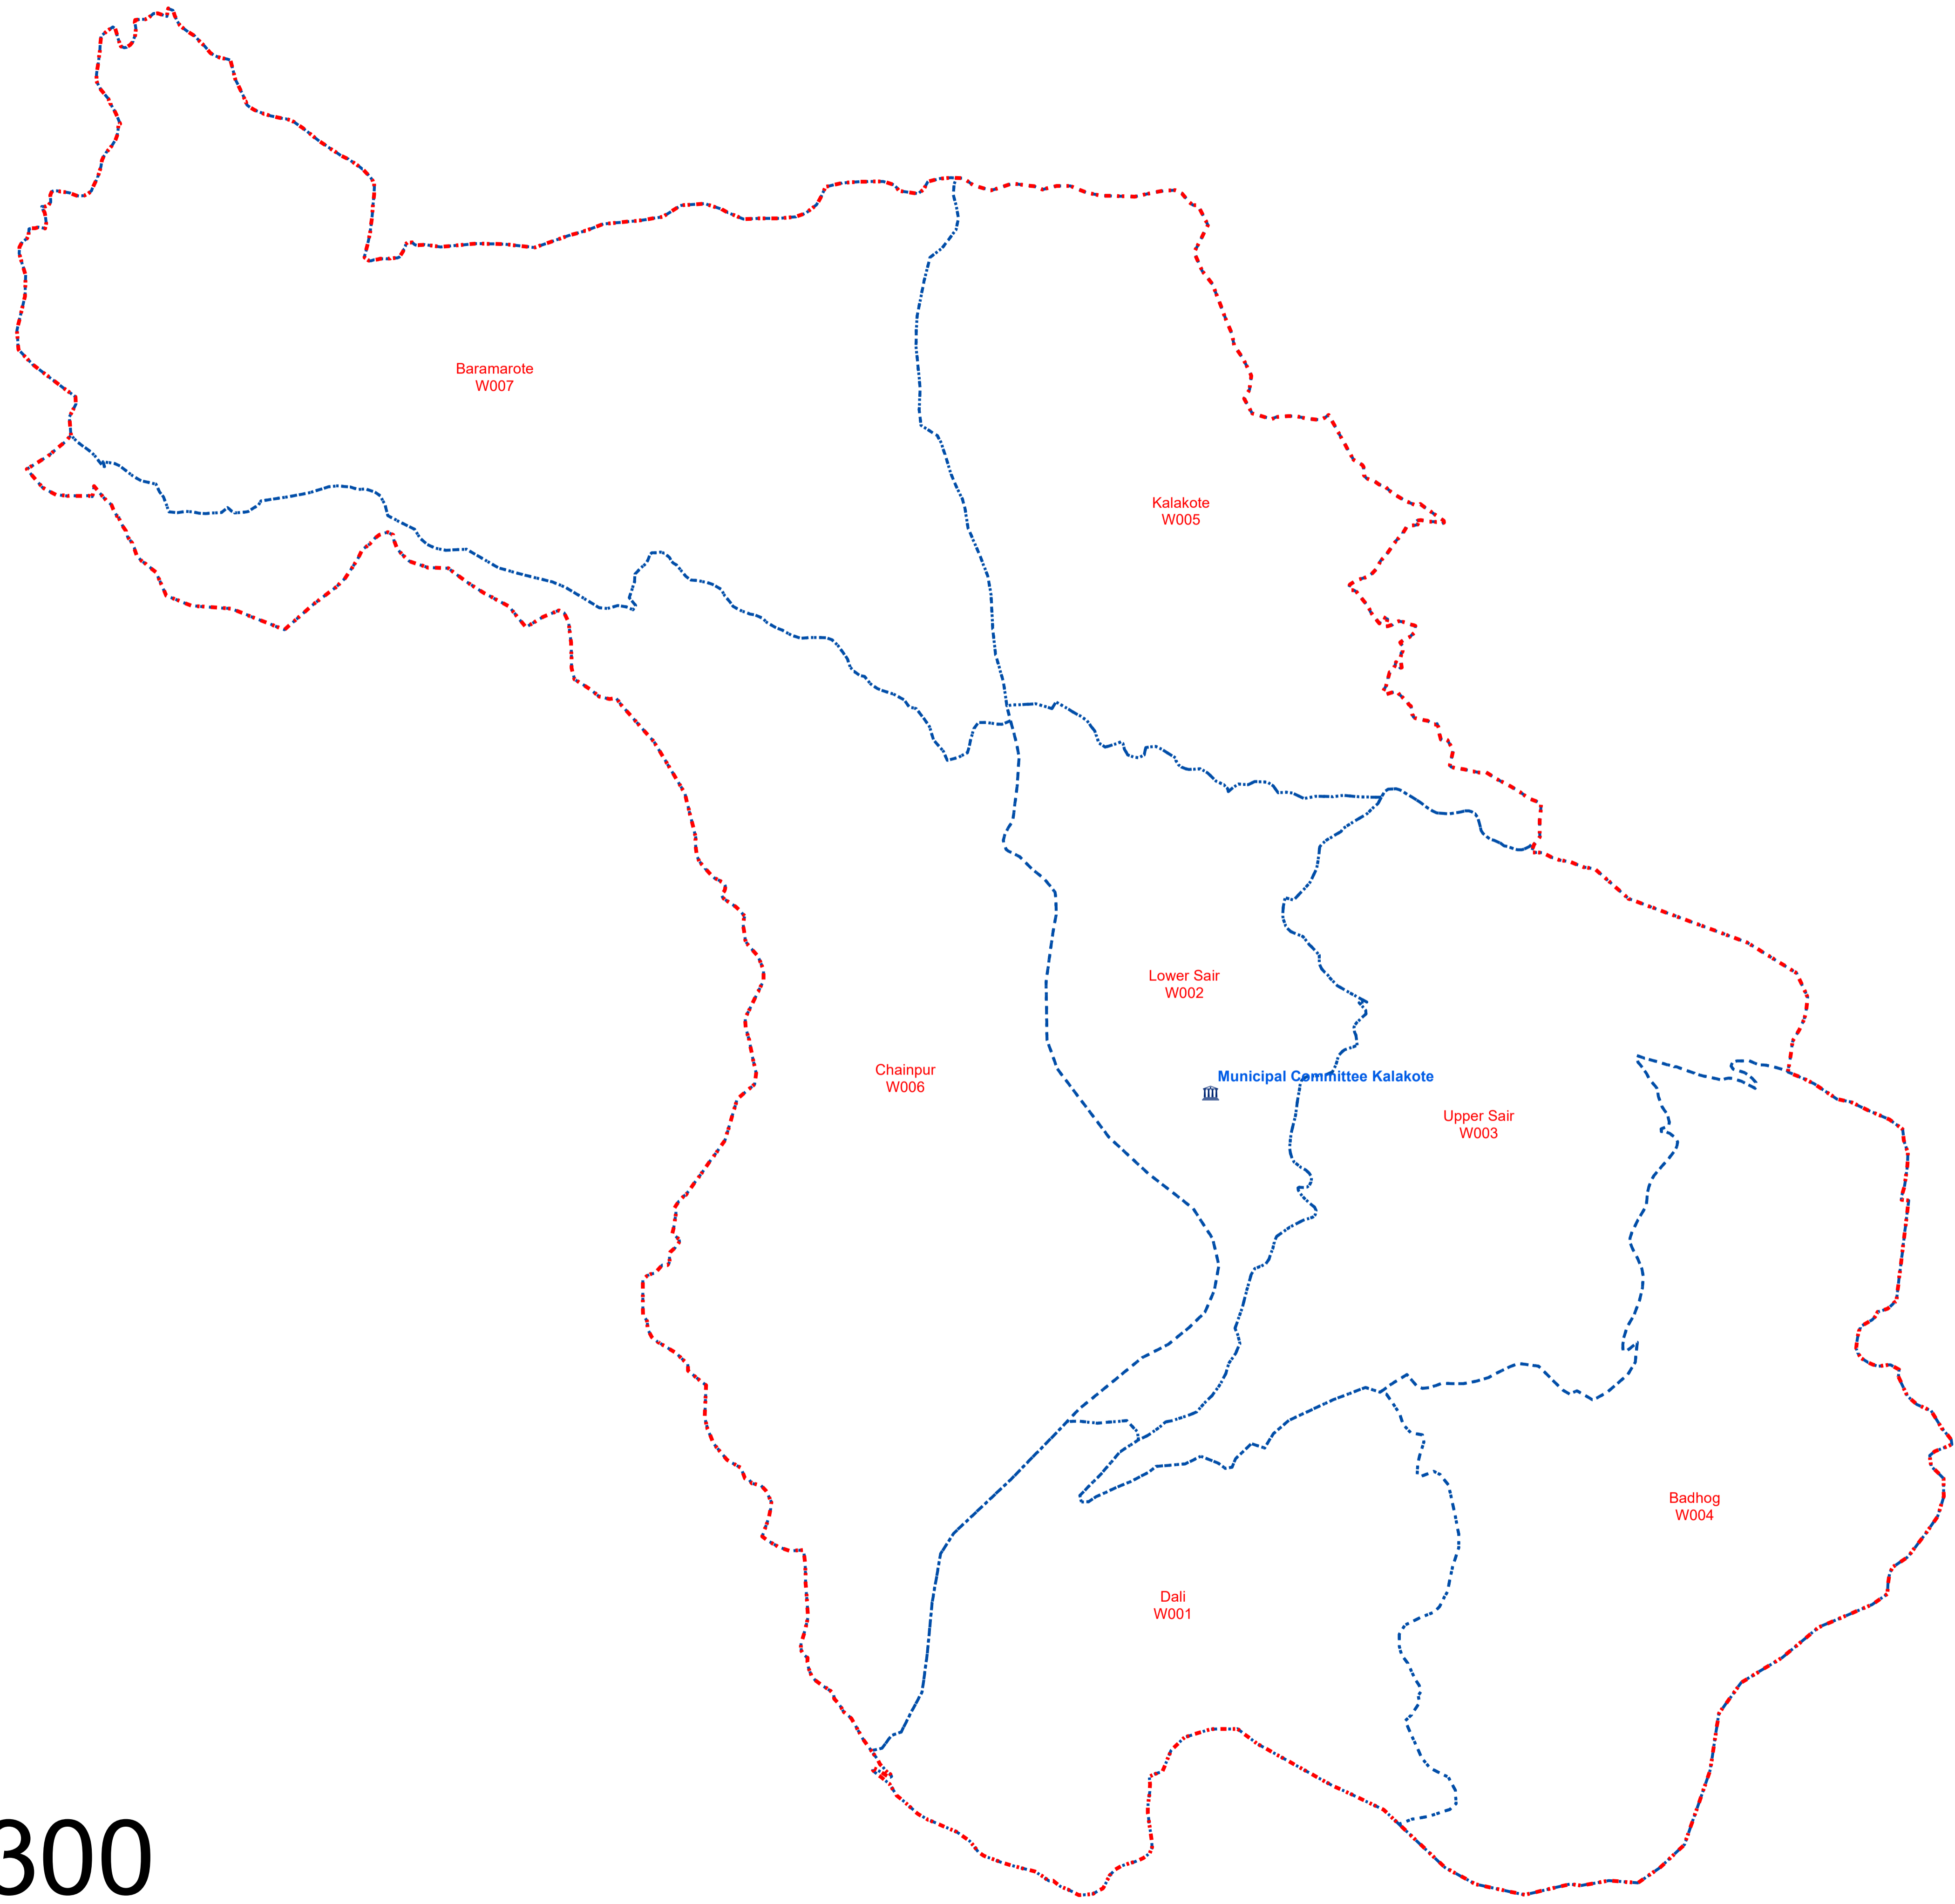

# Municipal Boundary & Ward Boundary of KALAKOTE Town

## Legend

-  Municipal Boundary
-  Ward Boundary
-  Municipal Office

1:8,300