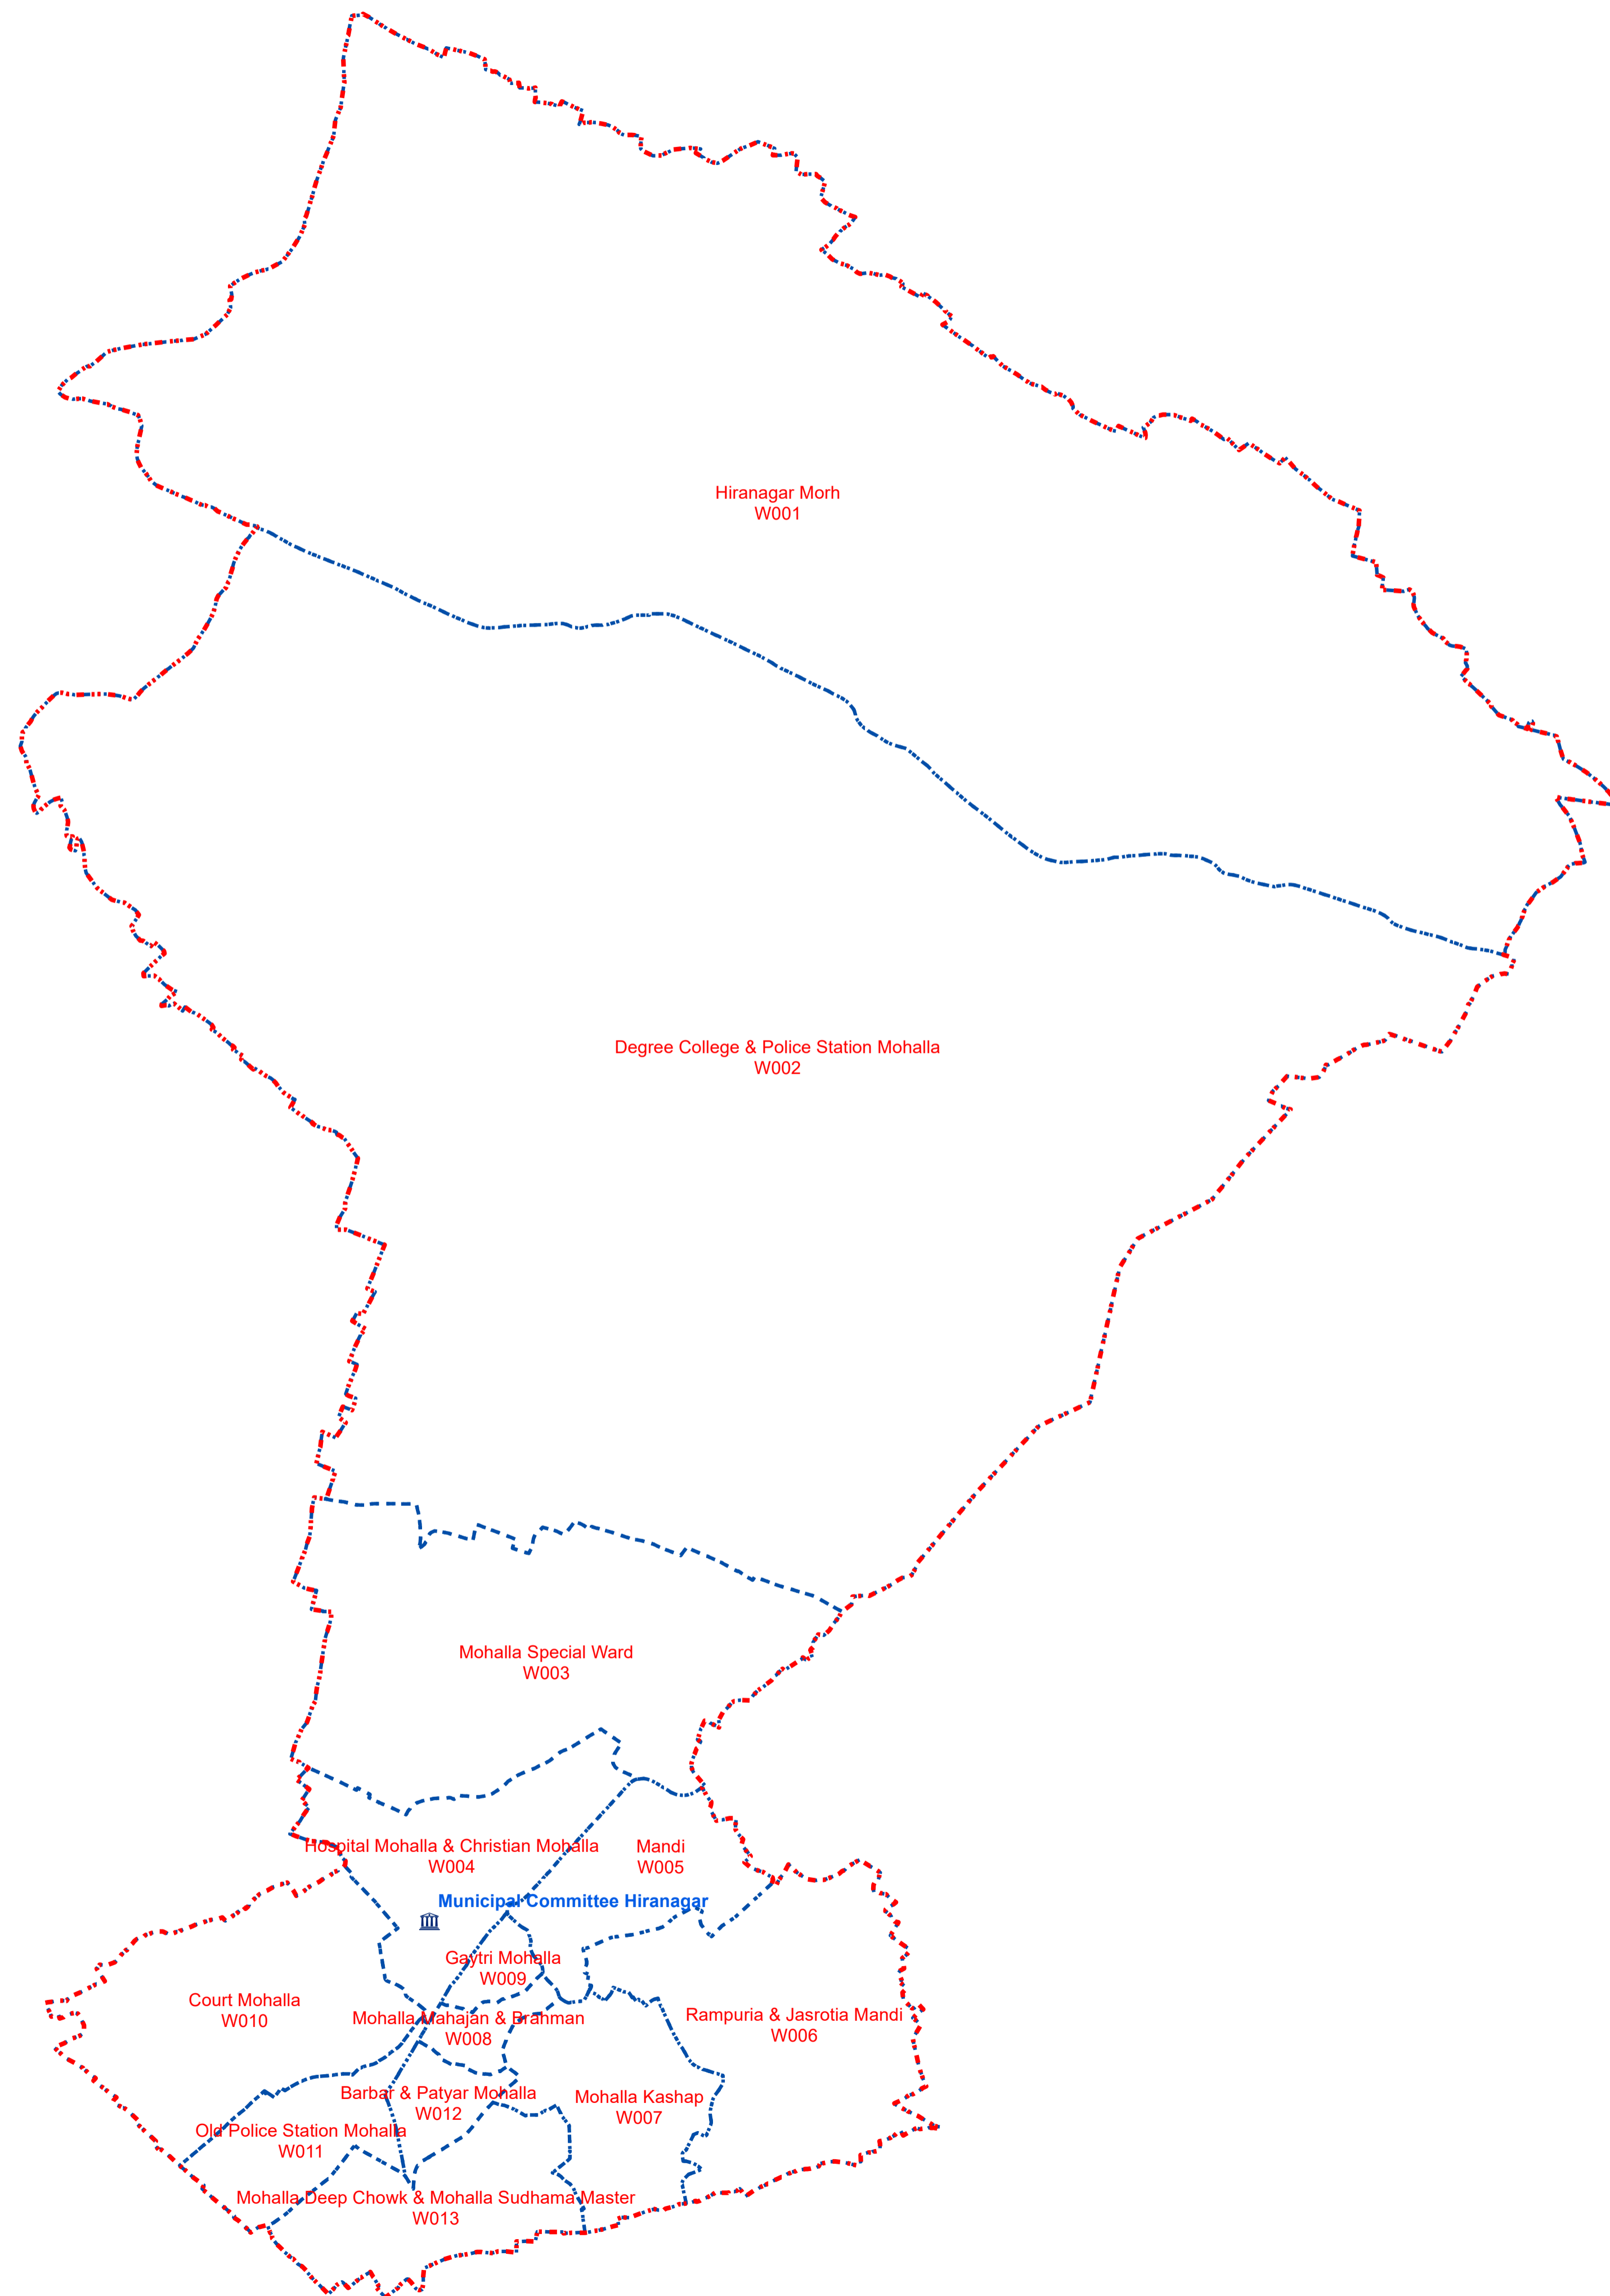

# Municipal Boundary & Ward Boundary of HIRANAGAR Town

## Legend

-  Municipal Boundary
-  Ward Boundary
-  Municipal Office

1:9,900