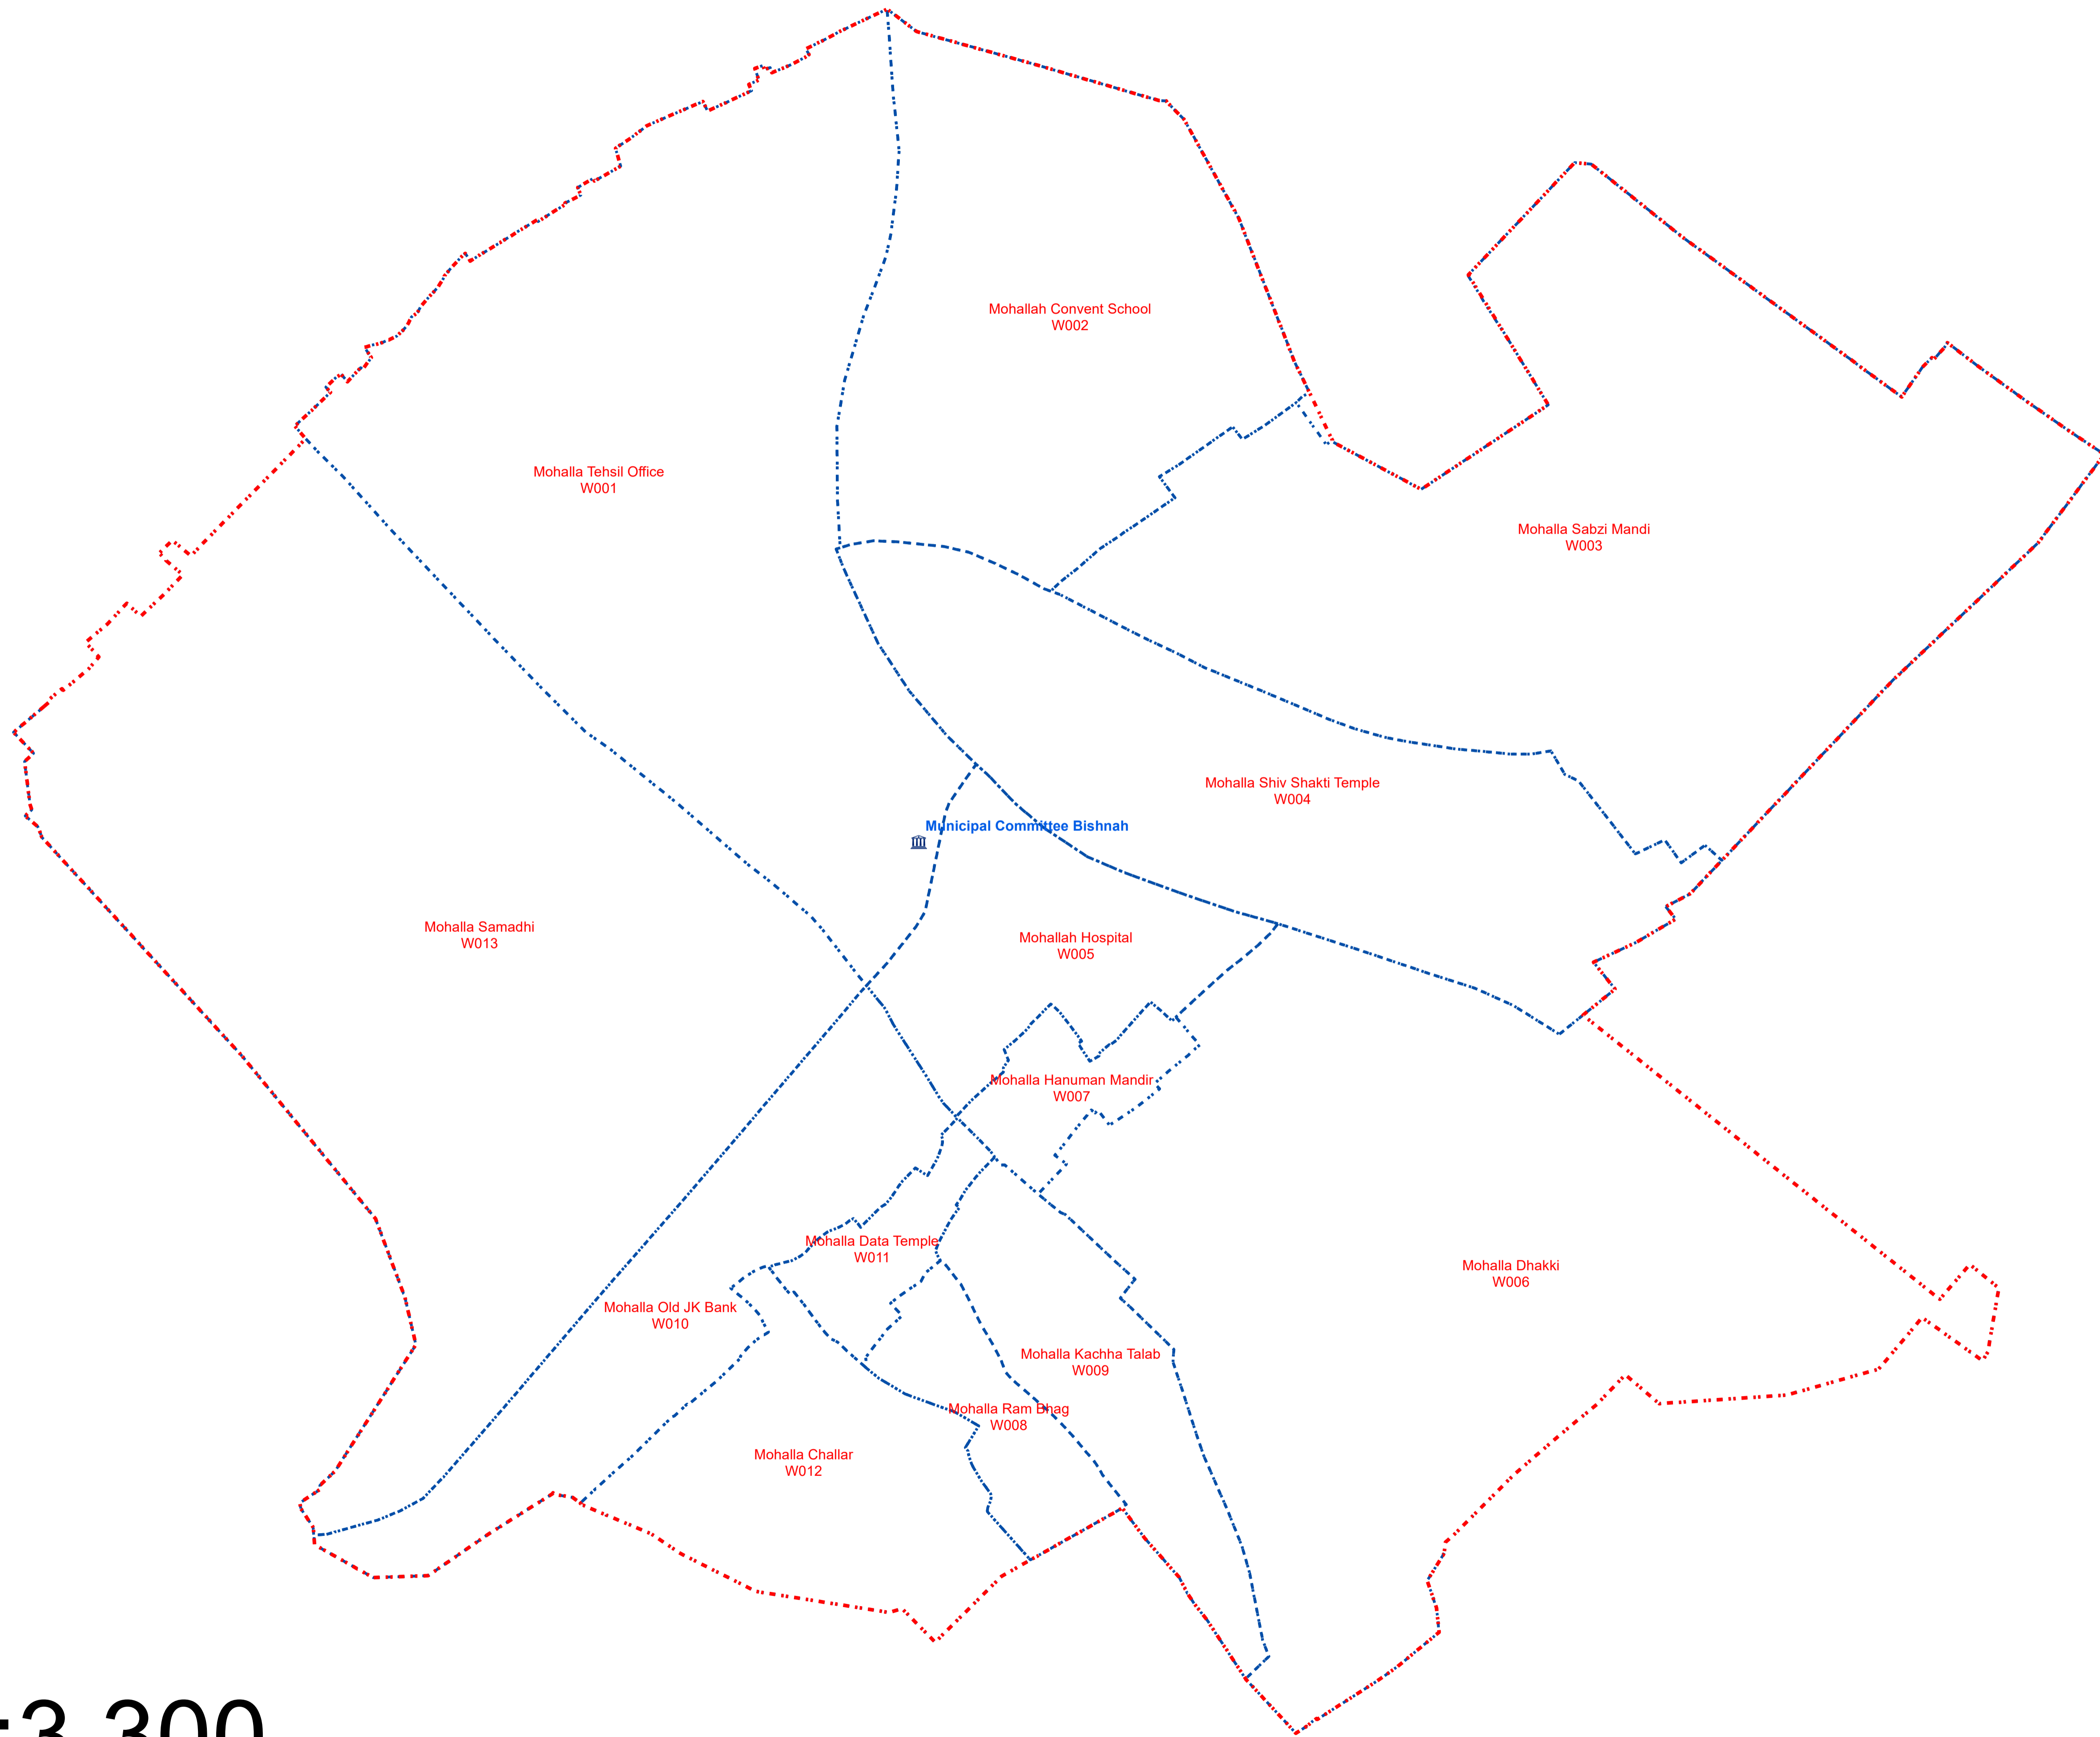

Municipal Boundary & Ward Boundary of BISNAH Town

Legend

-  Municipal Boundary
-  Ward Boundary
-  Municipal Office

1:3,300