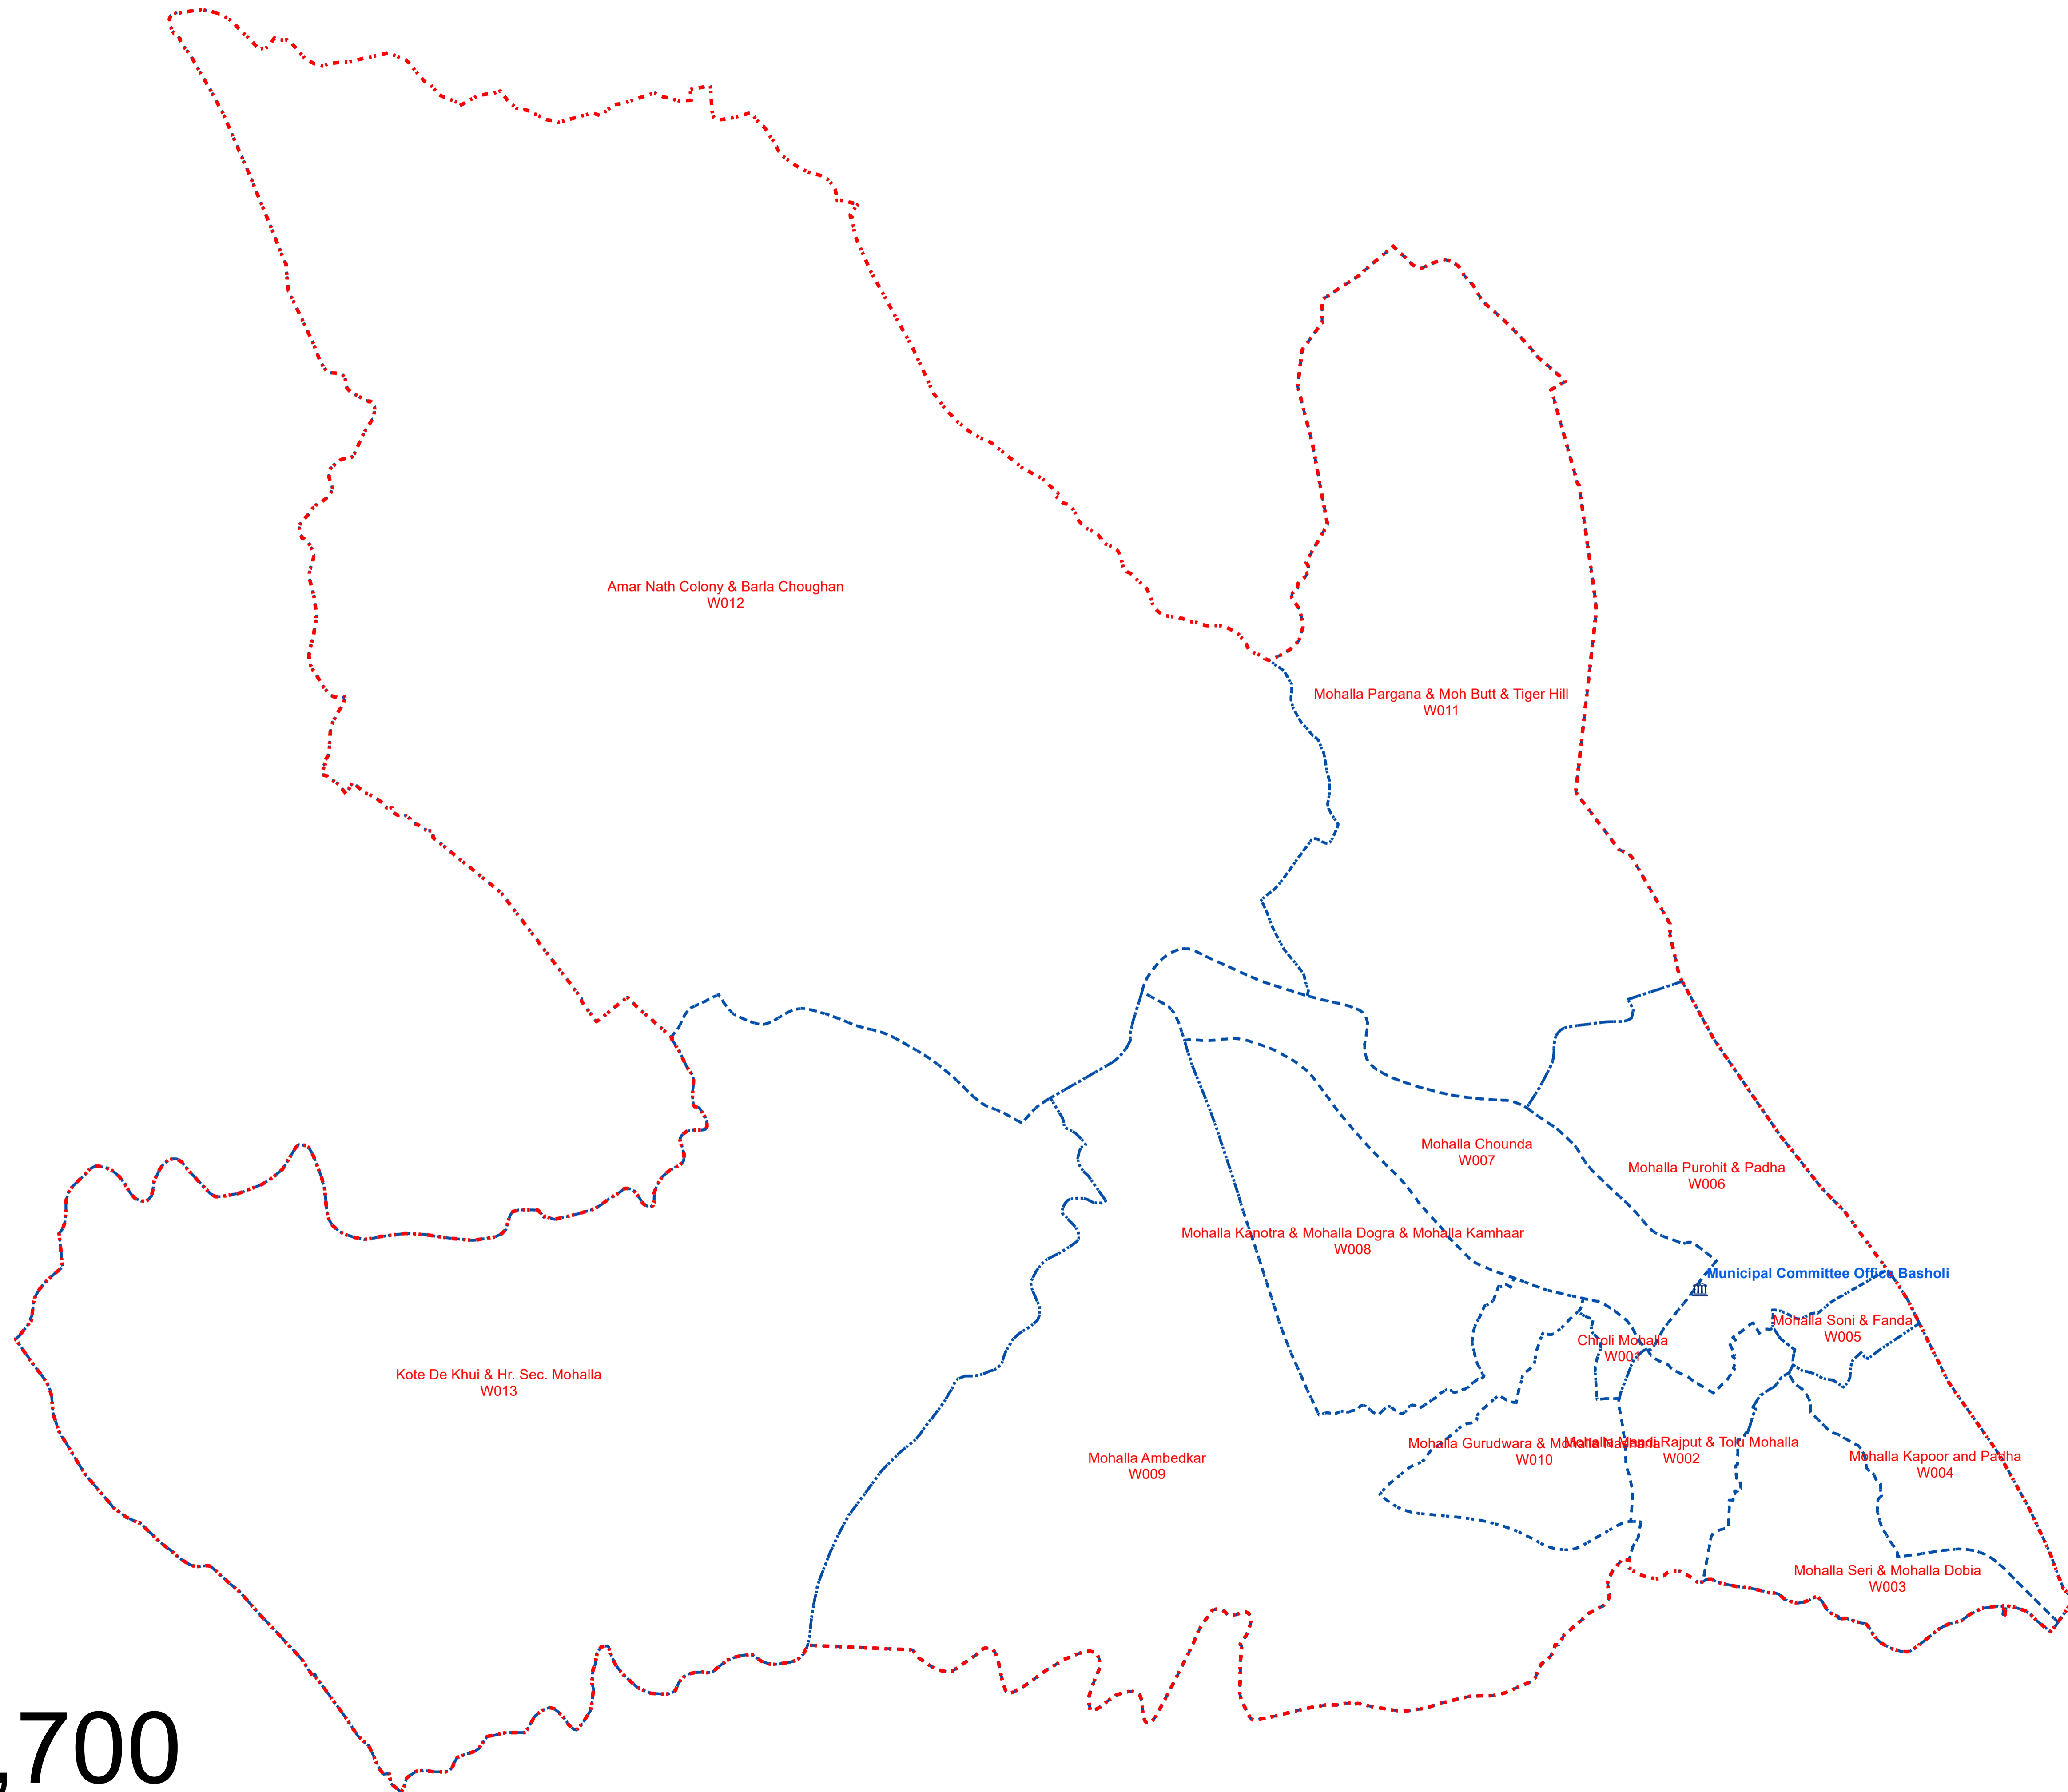

Municipal Boundary & Ward Boundary of BASHOLI Town

Legend

-  Municipal Boundary
-  Ward Boundary
-  Municipal Office

1:4,700