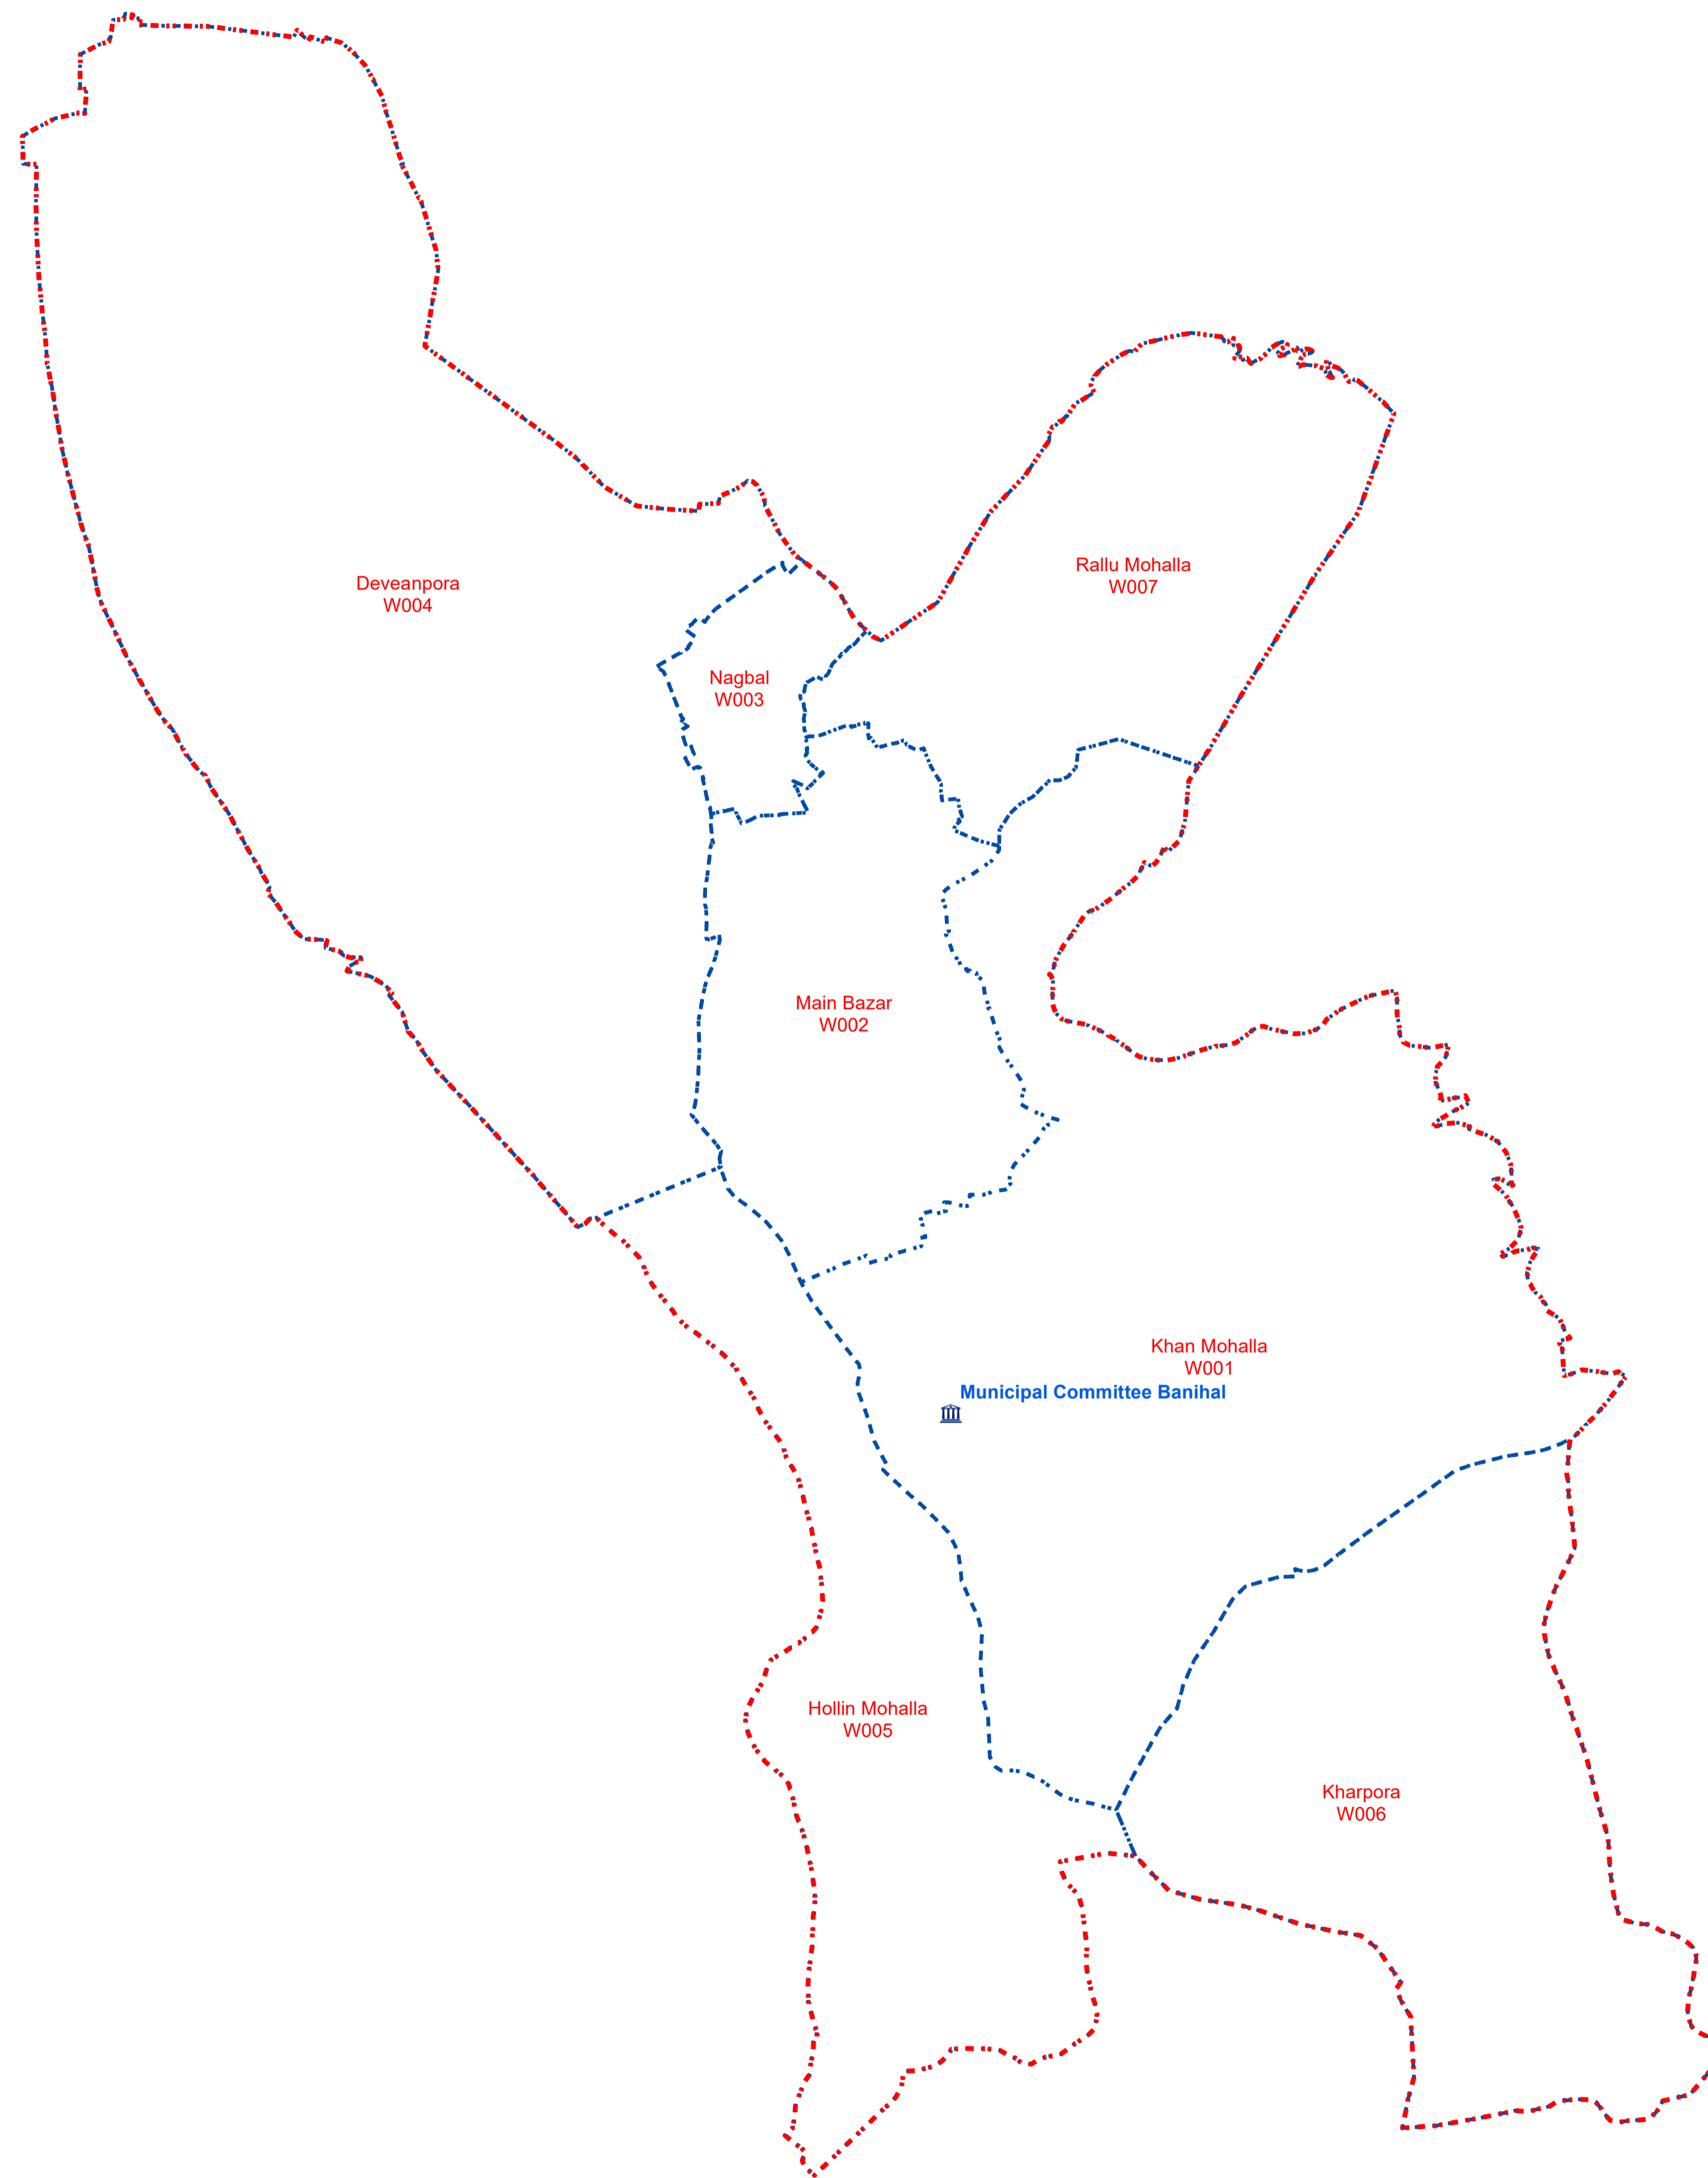

Municipal Boundary & Ward Boundary of BANIHAL Town

1:5,000

Legend

-  Municipal Boundary
-  Ward Boundary
-  Municipal Office