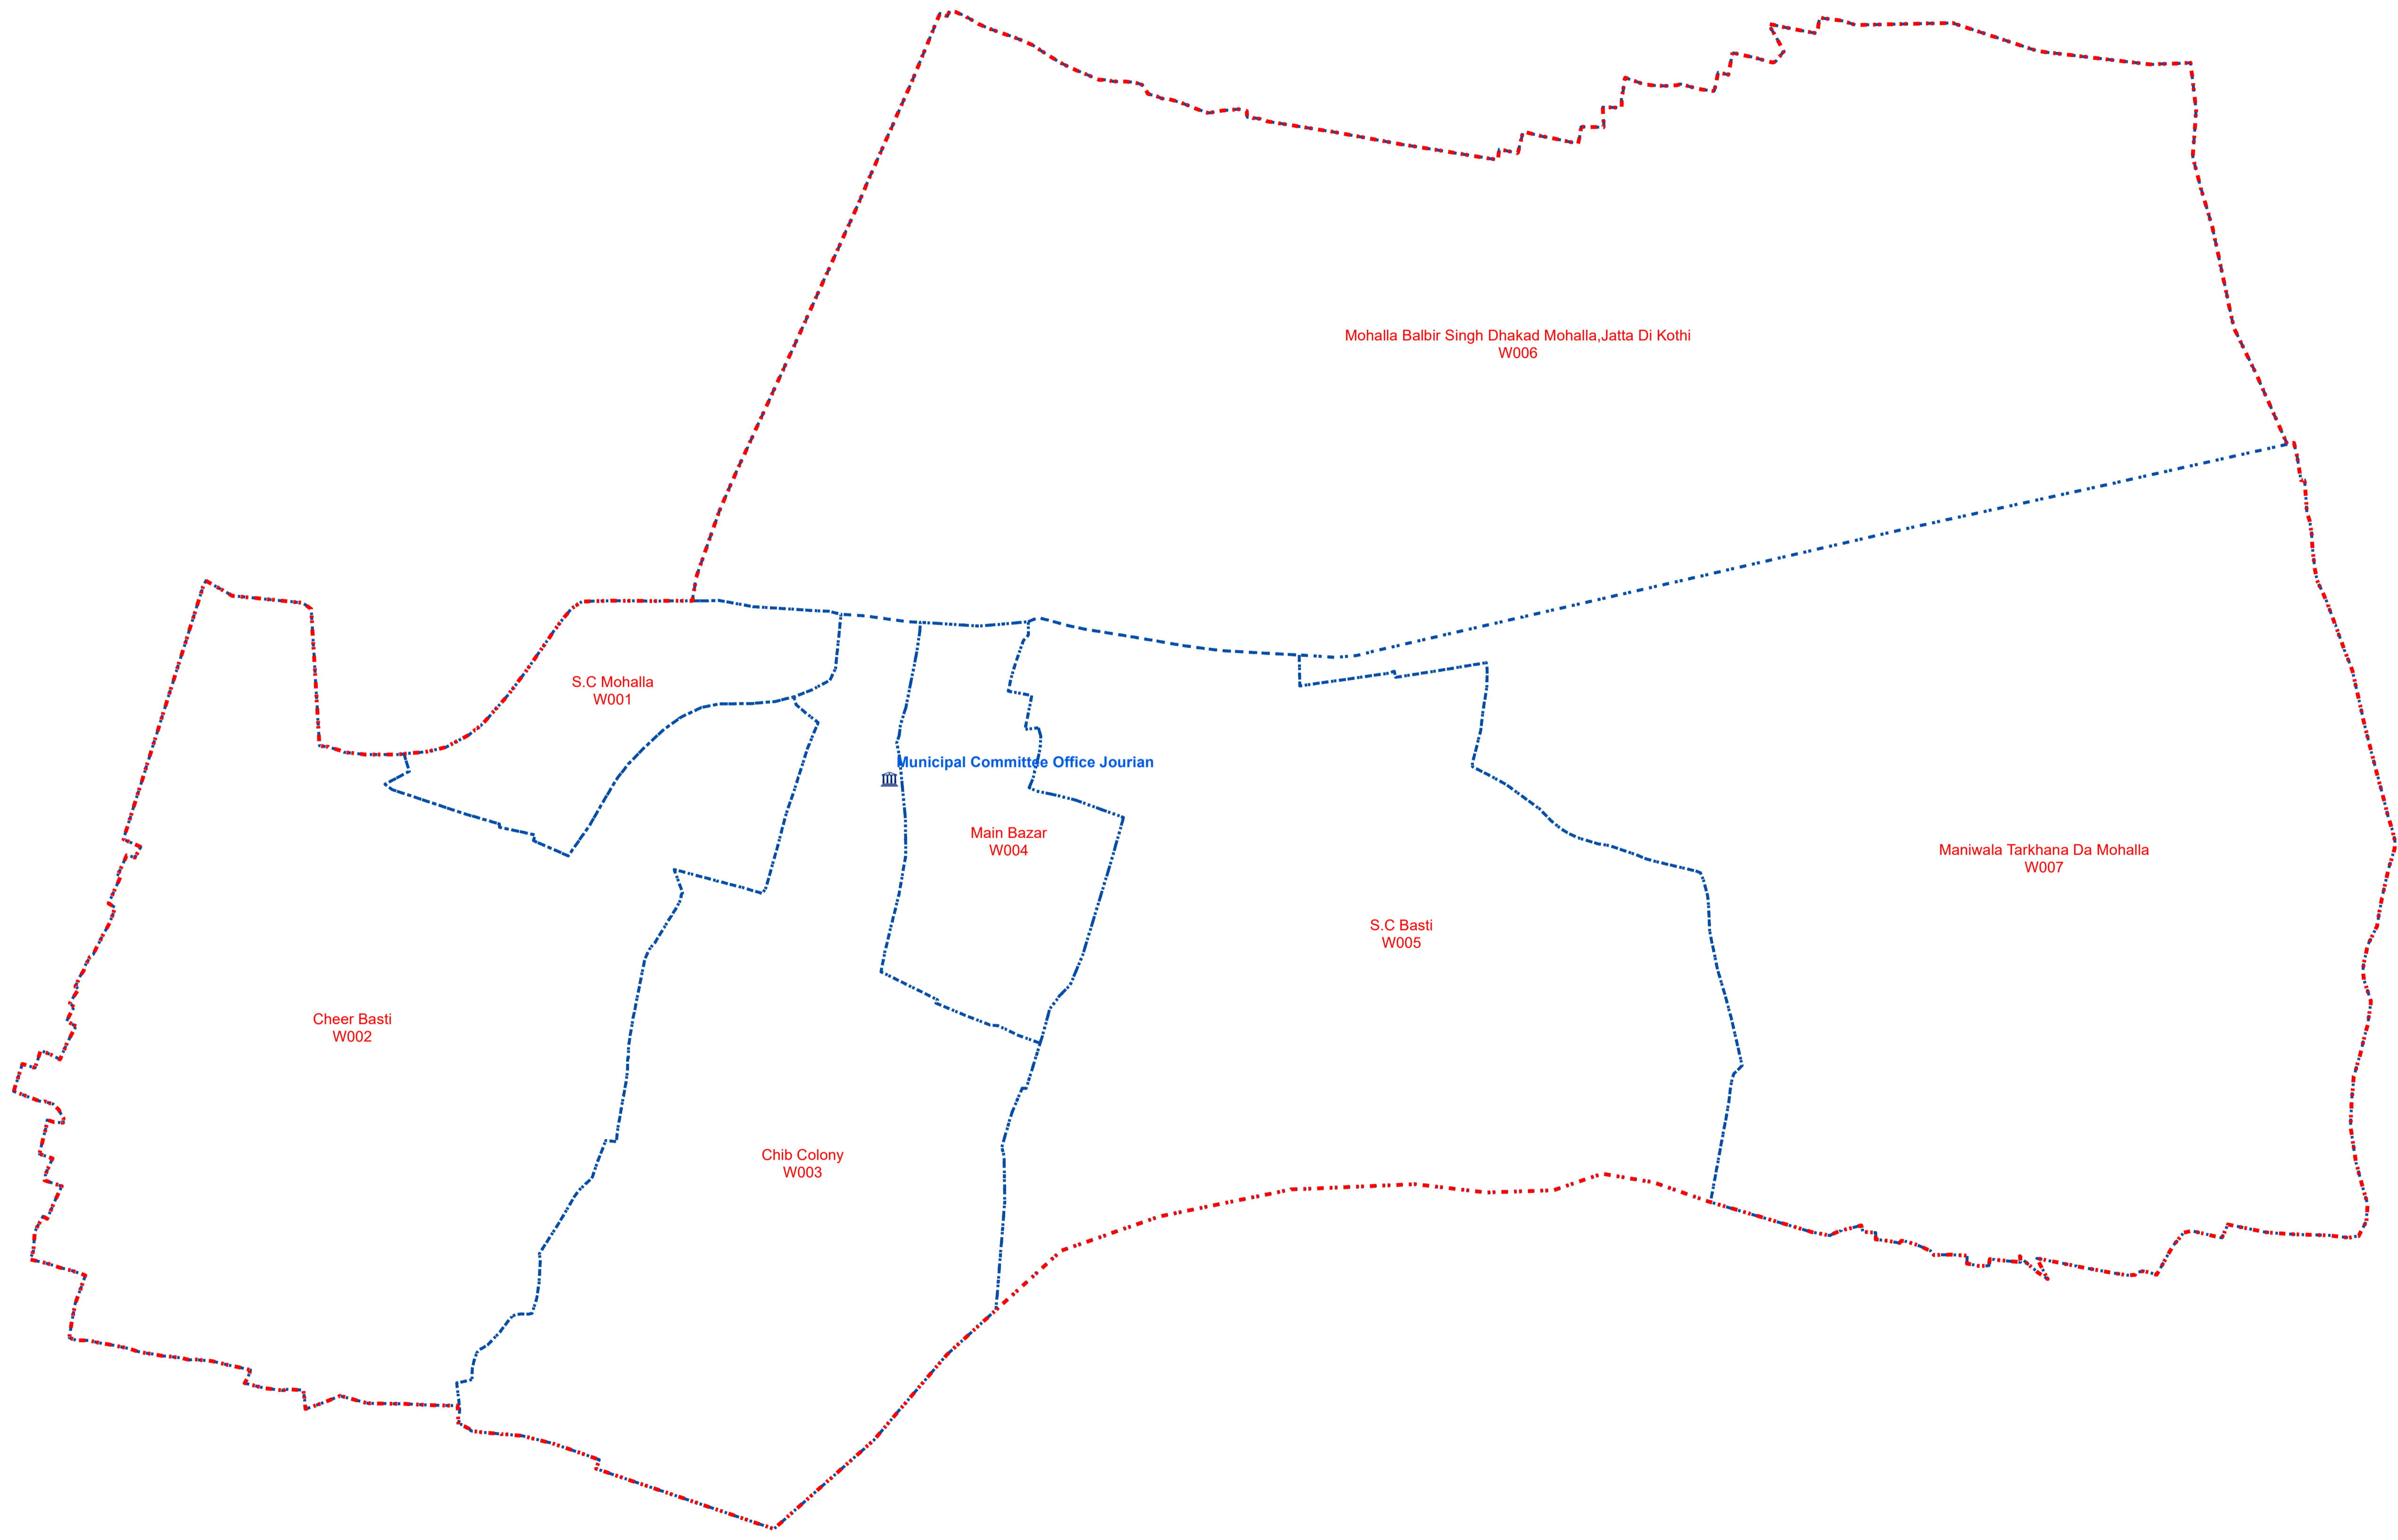

Municipal Boundary & Ward Boundary of JOURIAN Town

Legend

-  Municipal Boundary
-  Ward Boundary
-  Municipal Office

1:4,300